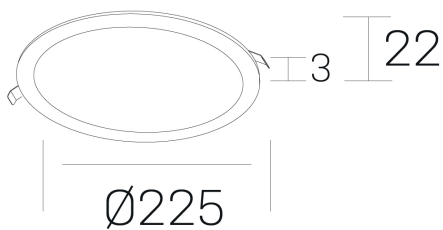

disc
K51702.03.RF.WH-WH.OP.ST.8.30.D1

GENERAL DETAILS

INSTALLATION	recessed with frame
FINISHES ALUMINIUM	White-White
LIGHT DIRECTION	Fixed
INT/EXT IP DEGREE	IP 43
MATERIAL	Aluminum
IK DEGREE	IK03
UTILIZATION	Indoor
WARRANTY	5 years

ELECTRICAL DETAILS

LAMP	LED
POWER	20 W
COLOUR TEMPERATURE	3000K
LUMINOUS FLUX	1750 Lm
EFFICACY DIMMING	90 Lm/W
DIMABLE	1.10v
DRIVER	Remote
CLASS PROTECTION	II
COLOUR RENDERING INDEX	CRI >80
VOLTAGE	220-240 V
CURRENT INTENSITY	500 mA
LIFE TIME	50.000 h

GENERAL DIMENSIONS

DIMENSIONS	Ø 225 mm
CUT OUT	Ø 210 mm
HEIGHT	h 22 mm
DIMENSIONES DE EMBALAJE	N/A

*Please might expect a max.15% figure reduction in finishes other than white