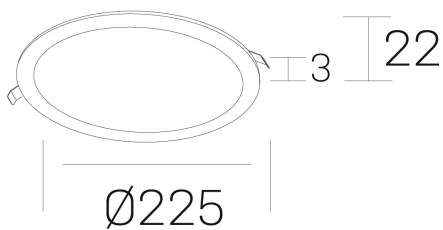

disc
K51702.03.RF.WH-WH.OP.ST.8.30

GENERAL DETAILS

INSTALLATION	recessed with frame
FINISHES ALUMINIUM	White-White
LIGHT DIRECTION	Fixed
INT/EXT IP DEGREE	IP 43
MATERIAL	Aluminum
IK DEGREE	IK03
UTILIZATION	Indoor
WARRANTY	5 years

ELECTRICAL DETAILS

LAMP	LED
POWER	20 W
COLOUR TEMPERATURE	3000K
LUMINOUS FLUX	1750 Lm
EFFICACY DIMMING	90 Lm/W
DIMABLE	No Dim
DRIVER	Remote
CLASS PROTECTION	II
COLOUR RENDERING INDEX	CRI >80
VOLTAGE	220-240 V
FRECUENCIA	50-60 Hz
CURRENT INTENSITY	500 mA
LIFE TIME	50.000 h

GENERAL DIMENSIONS

DIMENSIONS	Ø 225 mm
CUT OUT	Ø 210 mm
HEIGHT	h 22 mm
DIMENSIONES DE EMBALAJE	N/A

*Please might expect a max.15% figure reduction in finishes other than white