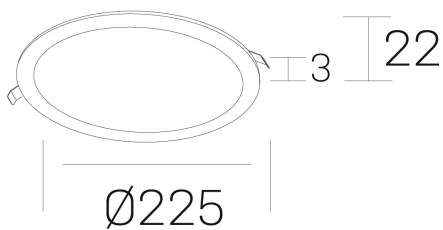

#### GENERAL DETAILS

INSTALLATION	recessed with frame
FINISHES ALUMINIUM	Black-Black
LIGHT DIRECTION	Fixed
INT/EXT IP DEGREE	IP 43
MATERIAL	Aluminum
IK DEGREE	IK03
UTILIZATION	Indoor
WARRANTY	5 years

#### ELECTRICAL DETAILS

LAMP	LED
POWER	20 W
COLOUR TEMPERATURE	4000K
LUMINOUS FLUX	1800 lm
EFFICACY DIMMING	92 Lm/W
DIMABLE	Push
DRIVER	Remote
CLASS PROTECTION	II
COLOUR RENDERING INDEX	CRI >80
VOLTAGE	220-240 V
FRECUENCIA	50-60 Hz
CURRENT INTENSITY	500 mA
LIFE TIME	50.000 h

#### GENERAL DIMENSIONS

DIMENSIONS	Ø 225 mm
CUT OUT	Ø 210 mm
HEIGHT	h 22 mm
DIMENSIONES DE EMBALAJE	N/A

\*Please might expect a max.15% figure reduction in finishes other than white