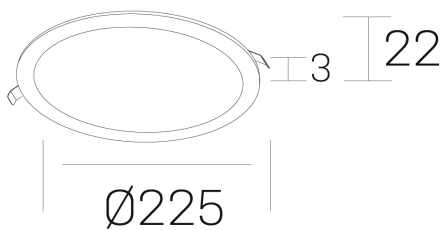

#### GENERAL DETAILS

INSTALLATION	recessed with frame
FINISHES ALUMINIUM	Black-Black
LIGHT DIRECTION	Fixed
INT/EXT IP DEGREE	IP 43
MATERIAL	Aluminum
IK DEGREE	IK03
UTILIZATION	Indoor
WARRANTY	5 years

#### ELECTRICAL DETAILS

LAMP	LED
POWER	20 W
COLOUR TEMPERATURE	4000K
LUMINOUS FLUX	1800 lm
EFFICACY DIMMING	92 Lm/W
DIMABLE	PHASE CUT
DRIVER	Remote
CLASS PROTECTION	II
COLOUR RENDERING INDEX	CRI >80
VOLTAGE	220-240 V
FRECUENCIA	50-60 Hz
CURRENT INTENSITY	500 mA
LIFE TIME	50.000 h

#### GENERAL DIMENSIONS

DIMENSIONS	Ø 225 mm
CUT OUT	Ø 210 mm
HEIGHT	h 22 mm
DIMENSIONES DE EMBALAJE	N/A

\*Please might expect a max.15% figure reduction in finishes other than white