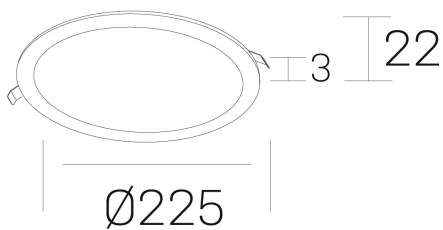

#### GENERAL DETAILS

INSTALLATION	recessed with frame
FINISHES ALUMINIUM	Black-Black
LIGHT DIRECTION	Fixed
INT/EXT IP DEGREE	IP 43
MATERIAL	Aluminum
IK DEGREE	IK03
UTILIZATION	Indoor
WARRANTY	5 years

#### ELECTRICAL DETAILS

LAMP	LED
POWER	20 W
COLOUR TEMPERATURE	4000K
LUMINOUS FLUX	1800 lm
EFFICACY DIMMING	92 Lm/W
DIMABLE	DALI
DRIVER	Remote
CLASS PROTECTION	II
COLOUR RENDERING INDEX	CRI >80
VOLTAGE	220-240 V
FRECUENCIA	50-60 Hz
CURRENT INTENSITY	500 mA
LIFE TIME	50.000 h

#### GENERAL DIMENSIONS

DIMENSIONS	Ø 225 mm
CUT OUT	Ø 210 mm
HEIGHT	h 22 mm
DIMENSIONES DE EMBALAJE	N/A

\*Please might expect a max.15% figure reduction in finishes other than white