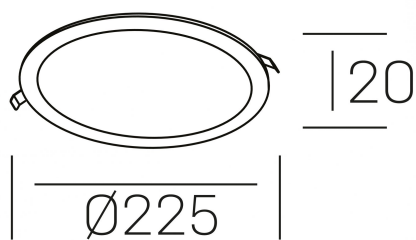

#### GENERAL DETAILS

INSTALLATION	recessed with frame
FINISHES ALUMINIUM	Black-Black
LIGHT DIRECTION	Fixed
INT/EXT IP DEGREE	IP 43
MATERIAL	Aluminum
IK DEGREE	IK03
UTILIZATION	Indoor
WARRANTY	3 years

#### ELECTRICAL DETAILS

LAMP	LED
POWER	20 W
COLOUR TEMPERATURE	4000K
LUMINOUS FLUX	1800 lm
EFFICACY DIMMING	92 Lm/W
DIMABLE	No Dim
DRIVER	Remote
CLASS PROTECTION	II
COLOUR RENDERING INDEX	CRI >80
VOLTAGE	220-240 V
FRECUENCIA	50-60 Hz
CURRENT INTENSITY	500 mA
LIFE TIME	35.000 h

#### GENERAL DIMENSIONS

DIMENSIONS	Ø 225 mm
CUT OUT	Ø 210 mm
HEIGHT	h 20mm
DIMENSIONES DE EMBALAJE	254 × 256 × 45 mm
PESO NETO	0.40

\*Please might expect a max.15% figure reduction in finishes other than white