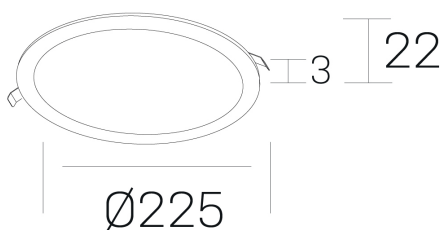

disc
K51702.03.RF.BK-BK.OP.ST.8.40

GENERAL DETAILS

INSTALLATION	recessed with frame
FINISHES ALUMINIUM	Black-Black
LIGHT DIRECTION	Fixed
INT/EXT IP DEGREE	IP 43
MATERIAL	Aluminum
IK DEGREE	IK03
UTILIZATION	Indoor
WARRANTY	5 years

ELECTRICAL DETAILS

LAMP	LED
POWER	20 W
COLOUR TEMPERATURE	4000K
LUMINOUS FLUX	1800 lm
EFFICACY DIMMING	92 Lm/W
DIMABLE	No Dim
DRIVER	Remote
CLASS PROTECTION	II
COLOUR RENDERING INDEX	CRI >80
VOLTAGE	220-240 V
FRECUENCIA	50-60 Hz
CURRENT INTENSITY	500 mA
LIFE TIME	50.000 h

GENERAL DIMENSIONS

DIMENSIONS	Ø 225 mm
CUT OUT	Ø 210 mm
HEIGHT	h 22 mm
DIMENSIONES DE EMBALAJE	N/A

*Please might expect a max.15% figure reduction in finishes other than white