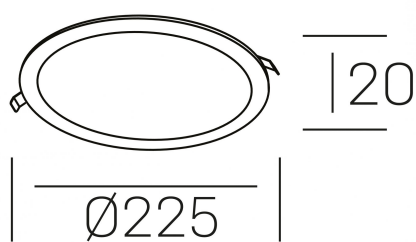

disc
K51702.03.RF.BK-BK.OP.ST.8.30.PU

GENERAL DETAILS

| | |
|--------------------|---------------------|
| INSTALLATION | recessed with frame |
| FINISHES ALUMINIUM | Black-Black |
| LIGHT DIRECTION | Fixed |
| INT/EXT IP DEGREE | IP 43 |
| MATERIAL | Aluminum |
| IK DEGREE | IK03 |
| UTILIZATION | Indoor |
| WARRANTY | 3 years |

ELECTRICAL DETAILS

| | |
|------------------------|-----------|
| LAMP | LED |
| POWER | 20 W |
| COLOUR TEMPERATURE | 3000K |
| LUMINOUS FLUX | 1750 Lm |
| EFFICACY DIMMING | 90 Lm/W |
| DIMABLE | Push |
| DRIVER | Remote |
| CLASS PROTECTION | II |
| COLOUR RENDERING INDEX | CRI >80 |
| VOLTAGE | 220-240 V |
| FRECUENCIA | 50-60 Hz |
| CURRENT INTENSITY | 500 mA |
| LIFE TIME | 35.000 h |

GENERAL DIMENSIONS

| | |
|-------------------------|-------------------|
| DIMENSIONS | Ø 225 mm |
| CUT OUT | Ø 210 mm |
| HEIGHT | h 20mm |
| DIMENSIONES DE EMBALAJE | 254 × 256 × 45 mm |
| PESO NETO | 0.40 |