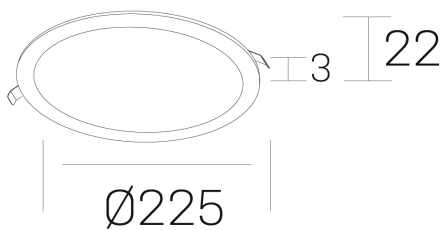

## GENERAL DETAILS

INSTALLATION	recessed with frame
FINISHES ALUMINIUM	Black-Black
LIGHT DIRECTION	Fixed
INT/EXT IP DEGREE	IP 43
MATERIAL	Aluminum
IK DEGREE	IK03
UTILIZATION	Indoor
WARRANTY	5 years

## ELECTRICAL DETAILS

LAMP	LED
POWER	20 W
COLOUR TEMPERATURE	3000K
LUMINOUS FLUX	1750 Lm
EFFICACY DIMMING	90 Lm/W
DIMABLE	Push
DRIVER	Remote
CLASS PROTECTION	II
COLOUR RENDERING INDEX	CRI >80
VOLTAGE	220-240 V
CURRENT INTENSITY	500 mA
LIFE TIME	50.000 h

## GENERAL DIMENSIONS

DIMENSIONS	Ø 225 mm
CUT OUT	Ø 210 mm
HEIGHT	h 22 mm
DIMENSIONES DE EMBALAJE	N/A

\*Please might expect a max.15% figure reduction in finishes other than white