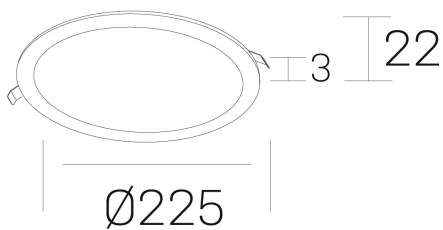

disc
K51702.03.RF.BK-BK.OP.ST.8.30.PU

GENERAL DETAILS

INSTALLATION	recessed with frame
FINISHES ALUMINIUM	Black-Black
LIGHT DIRECTION	Fixed
INT/EXT IP DEGREE	IP 43
MATERIAL	Aluminum
IK DEGREE	IK03
UTILIZATION	Indoor
WARRANTY	5 years

ELECTRICAL DETAILS

LAMP	LED
POWER	20 W
COLOUR TEMPERATURE	3000K
LUMINOUS FLUX	1750 Lm
EFFICACY DIMMING	90 Lm/W
DIMABLE	Push
DRIVER	Remote
CLASS PROTECTION	II
COLOUR RENDERING INDEX	CRI >80
VOLTAGE	220-240 V
FRECUENCIA	50-60 Hz
CURRENT INTENSITY	500 mA
LIFE TIME	50.000 h

GENERAL DIMENSIONS

DIMENSIONS	Ø 225 mm
CUT OUT	Ø 210 mm
HEIGHT	h 22 mm
DIMENSIONES DE EMBALAJE	N/A

*Please might expect a max.15% figure reduction in finishes other than white