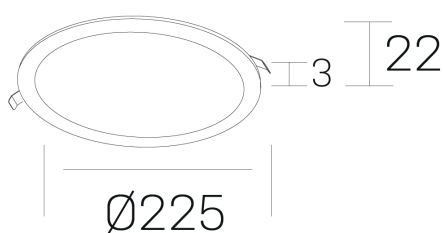

disc
K51702.03.RF.BK-BK.OP.ST.8.30.PC

GENERAL DETAILS

INSTALLATION	recessed with frame
FINISHES ALUMINIUM	Black-Black
LIGHT DIRECTION	Fixed
INT/EXT IP DEGREE	IP 43
MATERIAL	Aluminum
IK DEGREE	IK03
UTILIZATION	Indoor
WARRANTY	5 years

ELECTRICAL DETAILS

LAMP	LED
POWER	20 W
COLOUR TEMPERATURE	3000K
LUMINOUS FLUX	1750 Lm
EFFICACY DIMMING	90 Lm/W
DIMABLE	PHASE CUT
DRIVER	Remote
CLASS PROTECTION	II
COLOUR RENDERING INDEX	CRI >80
VOLTAGE	220-240 V
CURRENT INTENSITY	500 mA
LIFE TIME	50.000 h

GENERAL DIMENSIONS

DIMENSIONS	Ø 225 mm
CUT OUT	Ø 210 mm
HEIGHT	h 22 mm
DIMENSIONES DE EMBALAJE	N/A

*Please might expect a max.15% figure reduction in finishes other than white