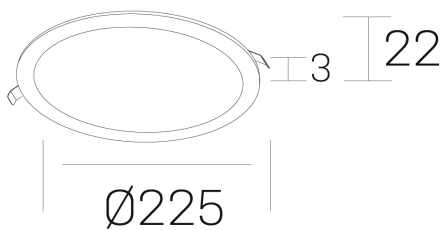

#### GENERAL DETAILS

INSTALLATION	recessed with frame
FINISHES ALUMINIUM	Black-Black
LIGHT DIRECTION	Fixed
INT/EXT IP DEGREE	IP 43
MATERIAL	Aluminum
IK DEGREE	IK03
UTILIZATION	Indoor
WARRANTY	5 years

#### ELECTRICAL DETAILS

LAMP	LED
POWER	20 W
COLOUR TEMPERATURE	3000K
LUMINOUS FLUX	1750 Lm
EFFICACY DIMMING	90 Lm/W
DIMABLE	1.10v
DRIVER	Remote
CLASS PROTECTION	II
COLOUR RENDERING INDEX	CRI >80
VOLTAGE	220-240 V
CURRENT INTENSITY	500 mA
LIFE TIME	50.000 h

#### GENERAL DIMENSIONS

DIMENSIONS	Ø 225 mm
CUT OUT	Ø 210 mm
HEIGHT	h 22 mm
DIMENSIONES DE EMBALAJE	N/A

\*Please might expect a max.15% figure reduction in finishes other than white