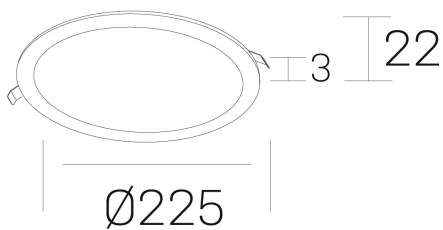

#### GENERAL DETAILS

INSTALLATION	recessed with frame
FINISHES ALUMINIUM	Black-Black
LIGHT DIRECTION	Fixed
INT/EXT IP DEGREE	IP 43
MATERIAL	Aluminum
IK DEGREE	IK03
UTILIZATION	Indoor
WARRANTY	5 years

#### ELECTRICAL DETAILS

LAMP	LED
POWER	20 W
COLOUR TEMPERATURE	3000K
LUMINOUS FLUX	1750 Lm
EFFICACY DIMMING	90 Lm/W
DIMABLE	1.10v
DRIVER	Remote
CLASS PROTECTION	II
COLOUR RENDERING INDEX	CRI >80
VOLTAGE	220-240 V
FRECUENCIA	50-60 Hz
CURRENT INTENSITY	500 mA
LIFE TIME	50.000 h

#### GENERAL DIMENSIONS

DIMENSIONS	Ø 225 mm
CUT OUT	Ø 210 mm
HEIGHT	h 22 mm
DIMENSIONES DE EMBALAJE	N/A

\*Please might expect a max.15% figure reduction in finishes other than white