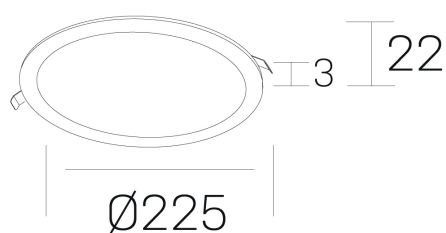

disc
K51702.03.RF.BK-BK.OP.ST.8.30

GENERAL DETAILS

INSTALLATION	recessed with frame
FINISHES ALUMINIUM	Black-Black
LIGHT DIRECTION	Fixed
INT/EXT IP DEGREE	IP 43
MATERIAL	Aluminum
IK DEGREE	IK03
UTILIZATION	Indoor
WARRANTY	5 years

ELECTRICAL DETAILS

LAMP	LED
POWER	20 W
COLOUR TEMPERATURE	3000K
LUMINOUS FLUX	1750 Lm
EFFICACY DIMMING	90 Lm/W
DIMABLE	No Dim
DRIVER	Remote
CLASS PROTECTION	II
COLOUR RENDERING INDEX	CRI >80
VOLTAGE	220-240 V
FRECUENCIA	50-60 Hz
CURRENT INTENSITY	500 mA
LIFE TIME	50.000 h

GENERAL DIMENSIONS

DIMENSIONS	Ø 225 mm
CUT OUT	Ø 210 mm
HEIGHT	h 22 mm
DIMENSIONES DE EMBALAJE	N/A

*Please might expect a max.15% figure reduction in finishes other than white