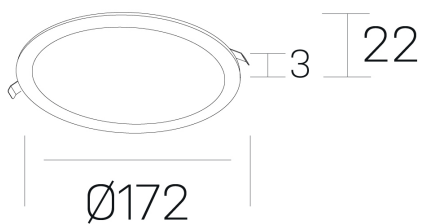

disc
K51702.02.RF.WH-WH.OP.ST.8.40.PU

GENERAL DETAILS

INSTALLATION	recessed with frame
FINISHES ALUMINIUM	White-White
LIGHT DIRECTION	Fixed
INT/EXT IP DEGREE	IP 43
MATERIAL	Aluminum
IK DEGREE	IK03
UTILIZATION	Indoor
WARRANTY	5 years

ELECTRICAL DETAILS

LAMP	LED
POWER	12 W
COLOUR TEMPERATURE	4000K
LUMINOUS FLUX	1060 Lm
EFFICACY DIMMING	85 Lm/W
DIMABLE	Push
DRIVER	Remote
CLASS PROTECTION	II
COLOUR RENDERING INDEX	CRI >80
VOLTAGE	220-240 V
FRECUENCIA	50-60 Hz
CURRENT INTENSITY	300 mA
LIFE TIME	50.000 h

GENERAL DIMENSIONS

DIMENSIONS	Ø 172 mm
CUT OUT	Ø 157 mm
HEIGHT	h 22 mm
DIMENSIONES DE EMBALAJE	N/A

*Please might expect a max.15% figure reduction in finishes other than white