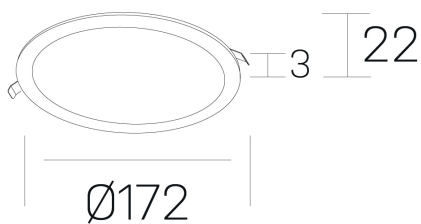

## GENERAL DETAILS

INSTALLATION	recessed with frame
FINISHES ALUMINIUM	White-White
LIGHT DIRECTION	Fixed
INT/EXT IP DEGREE	IP 43
MATERIAL	Aluminum
IK DEGREE	IK03
UTILIZATION	Indoor
WARRANTY	5 years

## ELECTRICAL DETAILS

LAMP	LED
POWER	12 W
COLOUR TEMPERATURE	4000K
LUMINOUS FLUX	1060 Lm
EFFICACY DIMMING	85 Lm/W
DIMABLE	DALI
DRIVER	Remote
CLASS PROTECTION	II
COLOUR RENDERING INDEX	CRI >80
VOLTAGE	220-240 V
FRECUENCIA	50-60 Hz
CURRENT INTENSITY	300 mA
LIFE TIME	50.000 h

## GENERAL DIMENSIONS

DIMENSIONS	Ø 172 mm
CUT OUT	Ø 157 mm
HEIGHT	h 22 mm
DIMENSIONES DE EMBALAJE	N/A

\*Please might expect a max.15% figure reduction in finishes other than white