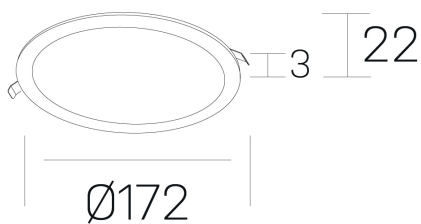

disc
K51702.02.RF.WH-WH.OP.ST.8.40.D1

GENERAL DETAILS

INSTALLATION	recessed with frame
FINISHES ALUMINIUM	White-White
LIGHT DIRECTION	Fixed
INT/EXT IP DEGREE	IP 43
MATERIAL	Aluminum
IK DEGREE	IK03
UTILIZATION	Indoor
WARRANTY	5 years

ELECTRICAL DETAILS

LAMP	LED
POWER	12 W
COLOUR TEMPERATURE	4000K
LUMINOUS FLUX	1060 Lm
EFFICACY DIMMING	85 Lm/W
DIMABLE	1.10v
DRIVER	Remote
CLASS PROTECTION	II
COLOUR RENDERING INDEX	CRI >80
VOLTAGE	220-240 V
FRECUENCIA	50-60 Hz
CURRENT INTENSITY	300 mA
LIFE TIME	50.000 h

GENERAL DIMENSIONS

DIMENSIONS	Ø 172 mm
CUT OUT	Ø 157 mm
HEIGHT	h 22 mm
DIMENSIONES DE EMBALAJE	N/A

*Please might expect a max.15% figure reduction in finishes other than white