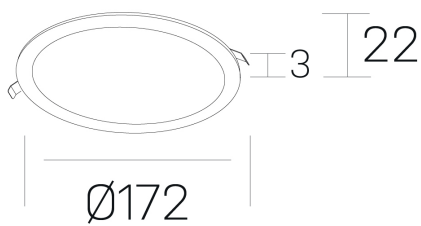

#### GENERAL DETAILS

INSTALLATION	recessed with frame
FINISHES ALUMINIUM	White-White
LIGHT DIRECTION	Fixed
INT/EXT IP DEGREE	IP 43
MATERIAL	Aluminum
IK DEGREE	IK03
UTILIZATION	Indoor
WARRANTY	5 years

#### ELECTRICAL DETAILS

LAMP	LED
POWER	12 W
COLOUR TEMPERATURE	4000K
LUMINOUS FLUX	1060 Lm
EFFICACY DIMMING	85 Lm/W
DIMABLE	No Dim
DRIVER	Remote
CLASS PROTECTION	II
COLOUR RENDERING INDEX	CRI >80
VOLTAGE	220-240 V
CURRENT INTENSITY	300 mA
LIFE TIME	50.000 h

#### GENERAL DIMENSIONS

DIMENSIONS	Ø 172 mm
CUT OUT	Ø 157 mm
HEIGHT	h 22 mm
DIMENSIONES DE EMBALAJE	N/A

\*Please might expect a max.15% figure reduction in finishes other than white