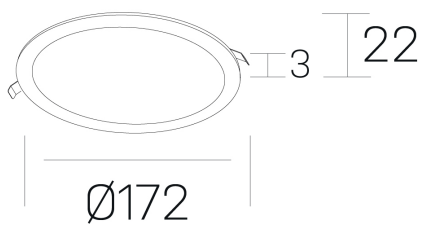

disc
K51702.02.RF.WH-WH.OP.ST.8.30.PU

GENERAL DETAILS

INSTALLATION	recessed with frame
FINISHES ALUMINIUM	White-White
LIGHT DIRECTION	Fixed
INT/EXT IP DEGREE	IP 43
MATERIAL	Aluminum
IK DEGREE	IK03
UTILIZATION	Indoor
WARRANTY	5 years

ELECTRICAL DETAILS

LAMP	LED
POWER	12 W
COLOUR TEMPERATURE	3000K
LUMINOUS FLUX	1040 Lm
EFFICACY DIMMING	83 Lm/W
DIMABLE	Push
DRIVER	Remote
CLASS PROTECTION	II
COLOUR RENDERING INDEX	CRI >80
VOLTAGE	220-240 V
CURRENT INTENSITY	300 mA
LIFE TIME	50.000 h

GENERAL DIMENSIONS

DIMENSIONS	Ø 172 mm
CUT OUT	Ø 157 mm
HEIGHT	h 22 mm
DIMENSIONES DE EMBALAJE	N/A

*Please might expect a max.15% figure reduction in finishes other than white