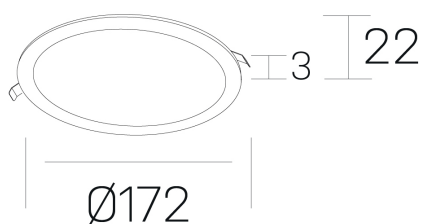

**disc**  
K51702.02.RF.WH-WH.OP.ST.8.30.PU

## GENERAL DETAILS

INSTALLATION	recessed with frame
FINISHES ALUMINIUM	White-White
LIGHT DIRECTION	Fixed
INT/EXT IP DEGREE	IP 43
MATERIAL	Aluminum
IK DEGREE	IK03
UTILIZATION	Indoor
WARRANTY	5 years

## ELECTRICAL DETAILS

LAMP	LED
POWER	12 W
COLOUR TEMPERATURE	3000K
LUMINOUS FLUX	1040 Lm
EFFICACY DIMMING	83 Lm/W
DIMABLE	Push
DRIVER	Remote
CLASS PROTECTION	II
COLOUR RENDERING INDEX	CRI >80
VOLTAGE	220-240 V
FRECUENCIA	50-60 Hz
CURRENT INTENSITY	300 mA
LIFE TIME	50.000 h

## GENERAL DIMENSIONS

DIMENSIONS	Ø 172 mm
CUT OUT	Ø 157 mm
HEIGHT	h 22 mm
DIMENSIONES DE EMBALAJE	N/A

\*Please might expect a max.15% figure reduction in finishes other than white