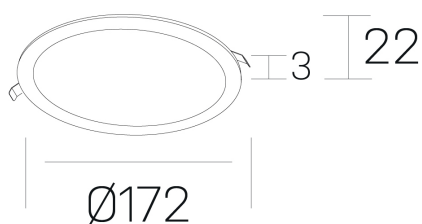

disc
K51702.02.RF.WH-WH.OP.ST.8.30.PU

GENERAL DETAILS

INSTALLATION	recessed with frame
FINISHES ALUMINIUM	White-White
LIGHT DIRECTION	Fixed
INT/EXT IP DEGREE	IP 43
MATERIAL	Aluminum
IK DEGREE	IK03
UTILIZATION	Indoor
WARRANTY	3 years

ELECTRICAL DETAILS

LAMP	LED
POWER	12 W
COLOUR TEMPERATURE	3000K
LUMINOUS FLUX	1040 Lm
EFFICACY DIMMING	83 Lm/W
DIMABLE	Push
DRIVER	Remote
CLASS PROTECTION	II
COLOUR RENDERING INDEX	CRI >80
VOLTAGE	220-240 V
FRECUENCIA	50-60 Hz
CURRENT INTENSITY	300 mA
LIFE TIME	35.000 h

GENERAL DIMENSIONS

DIMENSIONS	Ø 172 mm
CUT OUT	Ø 157 mm
HEIGHT	h 22 mm
DIMENSIONES DE EMBALAJE	N/A

*Please might expect a max.15% figure reduction in finishes other than white