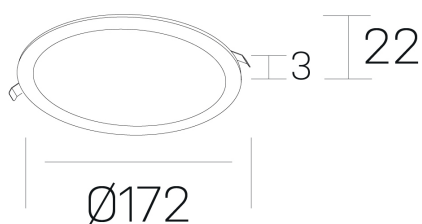

disc
K51702.02.RF.WH-WH.OP.ST.8.30.PC

GENERAL DETAILS

INSTALLATION	recessed with frame
FINISHES ALUMINIUM	White-White
LIGHT DIRECTION	Fixed
INT/EXT IP DEGREE	IP 43
MATERIAL	Aluminum
IK DEGREE	IK03
UTILIZATION	Indoor
WARRANTY	5 years

ELECTRICAL DETAILS

LAMP	LED
POWER	12 W
COLOUR TEMPERATURE	3000K
LUMINOUS FLUX	1040 Lm
EFFICACY DIMMING	83 Lm/W
DIMABLE	PHASE CUT
DRIVER	Remote
CLASS PROTECTION	II
COLOUR RENDERING INDEX	CRI >80
VOLTAGE	220-240 V
FRECUENCIA	50-60 Hz
CURRENT INTENSITY	300 mA
LIFE TIME	50.000 h

GENERAL DIMENSIONS

DIMENSIONS	Ø 172 mm
CUT OUT	Ø 157 mm
HEIGHT	h 22 mm
DIMENSIONES DE EMBALAJE	N/A

*Please might expect a max.15% figure reduction in finishes other than white