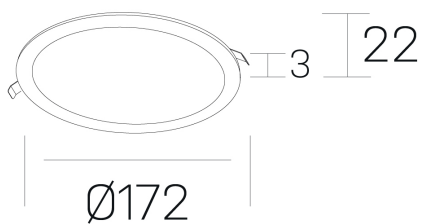

disc
K51702.02.RF.WH-WH.OP.ST.8.30.DA

GENERAL DETAILS

INSTALLATION	recessed with frame
FINISHES ALUMINIUM	White-White
LIGHT DIRECTION	Fixed
INT/EXT IP DEGREE	IP 43
MATERIAL	Aluminum
IK DEGREE	IK03
UTILIZATION	Indoor
WARRANTY	5 years

ELECTRICAL DETAILS

LAMP	LED
POWER	12 W
COLOUR TEMPERATURE	3000K
LUMINOUS FLUX	1040 Lm
EFFICACY DIMMING	83 Lm/W
DIMABLE	DALI
DRIVER	Remote
CLASS PROTECTION	II
COLOUR RENDERING INDEX	CRI >80
VOLTAGE	220-240 V
FRECUENCIA	50-60 Hz
CURRENT INTENSITY	300 mA
LIFE TIME	50.000 h

GENERAL DIMENSIONS

DIMENSIONS	Ø 172 mm
CUT OUT	Ø 157 mm
HEIGHT	h 22 mm
DIMENSIONES DE EMBALAJE	N/A

*Please might expect a max.15% figure reduction in finishes other than white