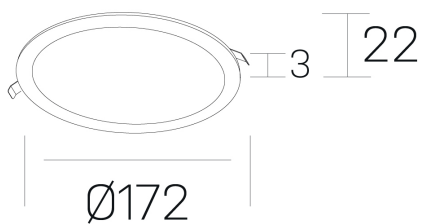

disc

K51702.02.RF.WH-WH.OP.ST.8.30.DA

GENERAL DETAILS

INSTALLATION	recessed with frame
FINISHES ALUMINIUM	White-White
LIGHT DIRECTION	Fixed
INT/EXT IP DEGREE	IP 43
MATERIAL	Aluminum
IK DEGREE	IK03
UTILIZATION	Indoor
WARRANTY	5 years

ELECTRICAL DETAILS

LAMP	LED
POWER	12 W
COLOUR TEMPERATURE	3000K
LUMINOUS FLUX	1040 Lm
EFFICACY DIMMING	83 Lm/W
DIMABLE	DALI
DRIVER	Remote
CLASS PROTECTION	II
COLOUR RENDERING INDEX	CRI >80
VOLTAGE	220-240 V
CURRENT INTENSITY	300 mA
LIFE TIME	50.000 h

GENERAL DIMENSIONS

DIMENSIONS	Ø 172 mm
CUT OUT	Ø 157 mm
HEIGHT	h 22 mm
DIMENSIONES DE EMBALAJE	N/A

*Please might expect a max.15% figure reduction in finishes other than white