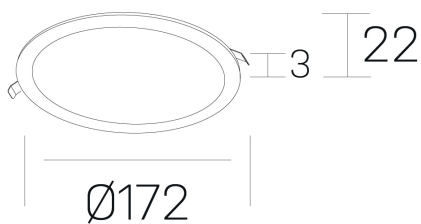

disc
K51702.02.RF.WH-WH.OP.ST.8.30.D1

GENERAL DETAILS

INSTALLATION	recessed with frame
FINISHES ALUMINIUM	White-White
LIGHT DIRECTION	Fixed
INT/EXT IP DEGREE	IP 43
MATERIAL	Aluminum
IK DEGREE	IK03
UTILIZATION	Indoor
WARRANTY	5 years

ELECTRICAL DETAILS

LAMP	LED
POWER	12 W
COLOUR TEMPERATURE	3000K
LUMINOUS FLUX	1040 Lm
EFFICACY DIMMING	83 Lm/W
DIMABLE	1.10v
DRIVER	Remote
CLASS PROTECTION	II
COLOUR RENDERING INDEX	CRI >80
VOLTAGE	220-240 V
FRECUENCIA	50-60 Hz
CURRENT INTENSITY	300 mA
LIFE TIME	50.000 h

GENERAL DIMENSIONS

DIMENSIONS	Ø 172 mm
CUT OUT	Ø 157 mm
HEIGHT	h 22 mm
DIMENSIONES DE EMBALAJE	N/A

*Please might expect a max.15% figure reduction in finishes other than white