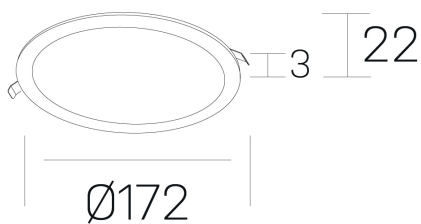

disc
K51702.02.RF.BK-BK.OP.ST.8.40.PU

GENERAL DETAILS

INSTALLATION	recessed with frame
FINISHES ALUMINIUM	Black-Black
LIGHT DIRECTION	Fixed
INT/EXT IP DEGREE	IP 43
MATERIAL	Aluminum
IK DEGREE	IK03
UTILIZATION	Indoor
WARRANTY	5 years

ELECTRICAL DETAILS

LAMP	LED
POWER	12 W
COLOUR TEMPERATURE	4000K
LUMINOUS FLUX	1060 Lm
EFFICACY DIMMING	85 Lm/W
DIMABLE	Push
DRIVER	Remote
CLASS PROTECTION	II
COLOUR RENDERING INDEX	CRI >80
VOLTAGE	220-240 V
FRECUENCIA	50-60 Hz
CURRENT INTENSITY	300 mA
LIFE TIME	50.000 h

GENERAL DIMENSIONS

DIMENSIONS	Ø 172 mm
CUT OUT	Ø 157 mm
HEIGHT	h 22 mm
DIMENSIONES DE EMBALAJE	N/A

*Please might expect a max.15% figure reduction in finishes other than white