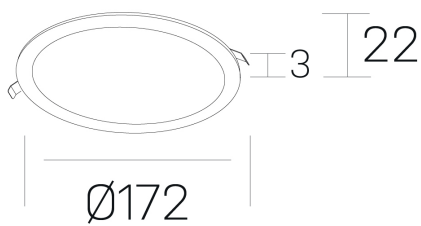

#### GENERAL DETAILS

INSTALLATION	recessed with frame
FINISHES ALUMINIUM	Black-Black
LIGHT DIRECTION	Fixed
INT/EXT IP DEGREE	IP 43
MATERIAL	Aluminum
IK DEGREE	IK03
UTILIZATION	Indoor
WARRANTY	5 years

#### ELECTRICAL DETAILS

LAMP	LED
POWER	12 W
COLOUR TEMPERATURE	4000K
LUMINOUS FLUX	1060 Lm
EFFICACY DIMMING	85 Lm/W
DIMABLE	Push
DRIVER	Remote
CLASS PROTECTION	II
COLOUR RENDERING INDEX	CRI >80
VOLTAGE	220-240 V
CURRENT INTENSITY	300 mA
LIFE TIME	50.000 h

#### GENERAL DIMENSIONS

DIMENSIONS	Ø 172 mm
CUT OUT	Ø 157 mm
HEIGHT	h 22 mm
DIMENSIONES DE EMBALAJE	N/A

\*Please might expect a max.15% figure reduction in finishes other than white