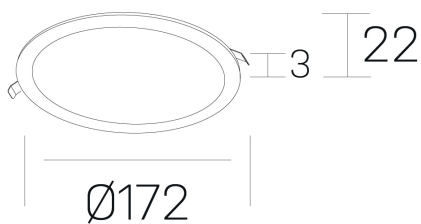

disc
K51702.02.RF.BK-BK.OP.ST.8.40.PC

GENERAL DETAILS

INSTALLATION	recessed with frame
FINISHES ALUMINIUM	Black-Black
LIGHT DIRECTION	Fixed
INT/EXT IP DEGREE	IP 43
MATERIAL	Aluminum
IK DEGREE	IK03
UTILIZATION	Indoor
WARRANTY	3 years

ELECTRICAL DETAILS

LAMP	LED
POWER	12 W
COLOUR TEMPERATURE	4000K
LUMINOUS FLUX	1060 Lm
EFFICACY DIMMING	85 Lm/W
DIMABLE	PHASE CUT
DRIVER	Remote
CLASS PROTECTION	II
COLOUR RENDERING INDEX	CRI >80
VOLTAGE	220-240 V
FRECUENCIA	50-60 Hz
CURRENT INTENSITY	300 mA
LIFE TIME	35.000 h

GENERAL DIMENSIONS

DIMENSIONS	Ø 172 mm
CUT OUT	Ø 157 mm
HEIGHT	h 22 mm
DIMENSIONES DE EMBALAJE	N/A

*Please might expect a max.15% figure reduction in finishes other than white