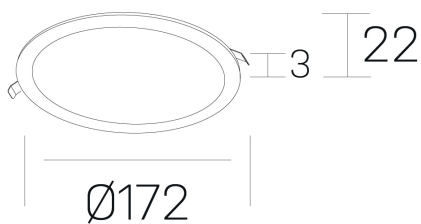

disc
K51702.02.RF.BK-BK.OP.ST.8.40.PC

GENERAL DETAILS

INSTALLATION	recessed with frame
FINISHES ALUMINIUM	Black-Black
LIGHT DIRECTION	Fixed
INT/EXT IP DEGREE	IP 43
MATERIAL	Aluminum
IK DEGREE	IK03
UTILIZATION	Indoor
WARRANTY	5 years

ELECTRICAL DETAILS

LAMP	LED
POWER	12 W
COLOUR TEMPERATURE	4000K
LUMINOUS FLUX	1060 Lm
EFFICACY DIMMING	85 Lm/W
DIMABLE	PHASE CUT
DRIVER	Remote
CLASS PROTECTION	II
COLOUR RENDERING INDEX	CRI >80
VOLTAGE	220-240 V
FRECUENCIA	50-60 Hz
CURRENT INTENSITY	300 mA
LIFE TIME	50.000 h

GENERAL DIMENSIONS

DIMENSIONS	Ø 172 mm
CUT OUT	Ø 157 mm
HEIGHT	h 22 mm
DIMENSIONES DE EMBALAJE	N/A

*Please might expect a max.15% figure reduction in finishes other than white