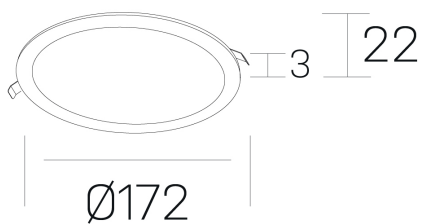

disc
K51702.02.RF.BK-BK.OP.ST.8.40.DA

GENERAL DETAILS

INSTALLATION	recessed with frame
FINISHES ALUMINIUM	Black-Black
LIGHT DIRECTION	Fixed
INT/EXT IP DEGREE	IP 43
MATERIAL	Aluminum
IK DEGREE	IK03
UTILIZATION	Indoor
WARRANTY	5 years

ELECTRICAL DETAILS

LAMP	LED
POWER	12 W
COLOUR TEMPERATURE	4000K
LUMINOUS FLUX	1060 Lm
EFFICACY DIMMING	85 Lm/W
DIMABLE	DALI
DRIVER	Remote
CLASS PROTECTION	II
COLOUR RENDERING INDEX	CRI >80
VOLTAGE	220-240 V
FRECUENCIA	50-60 Hz
CURRENT INTENSITY	300 mA
LIFE TIME	50.000 h

GENERAL DIMENSIONS

DIMENSIONS	Ø 172 mm
CUT OUT	Ø 157 mm
HEIGHT	h 22 mm
DIMENSIONES DE EMBALAJE	N/A

*Please might expect a max.15% figure reduction in finishes other than white