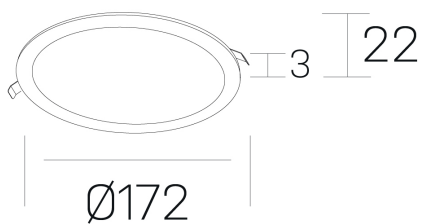

disc
K51702.02.RF.BK-BK.OP.ST.8.40.DA

GENERAL DETAILS

| | |
|--------------------|---------------------|
| INSTALLATION | recessed with frame |
| FINISHES ALUMINIUM | Black-Black |
| LIGHT DIRECTION | Fixed |
| INT/EXT IP DEGREE | IP 43 |
| MATERIAL | Aluminum |
| IK DEGREE | IK03 |
| UTILIZATION | Indoor |
| WARRANTY | 5 years |

ELECTRICAL DETAILS

| | |
|------------------------|-----------|
| LAMP | LED |
| POWER | 12 W |
| COLOUR TEMPERATURE | 4000K |
| LUMINOUS FLUX | 1060 Lm |
| EFFICACY DIMMING | 85 Lm/W |
| DIMABLE | DALI |
| DRIVER | Remote |
| CLASS PROTECTION | II |
| COLOUR RENDERING INDEX | CRI >80 |
| VOLTAGE | 220-240 V |
| CURRENT INTENSITY | 300 mA |
| LIFE TIME | 50.000 h |

GENERAL DIMENSIONS

| | |
|-------------------------|----------|
| DIMENSIONS | Ø 172 mm |
| CUT OUT | Ø 157 mm |
| HEIGHT | h 22 mm |
| DIMENSIONES DE EMBALAJE | N/A |

*Please might expect a max.15% figure reduction in finishes other than white