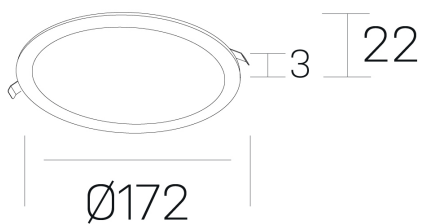

disc
K51702.02.RF.BK-BK.OP.ST.8.40

GENERAL DETAILS

INSTALLATION	recessed with frame
FINISHES ALUMINIUM	Black-Black
LIGHT DIRECTION	Fixed
INT/EXT IP DEGREE	IP 43
MATERIAL	Aluminum
IK DEGREE	IK03
UTILIZATION	Indoor
WARRANTY	5 years

ELECTRICAL DETAILS

LAMP	LED
POWER	12 W
COLOUR TEMPERATURE	4000K
LUMINOUS FLUX	1060 Lm
EFFICACY DIMMING	85 Lm/W
DIMABLE	No Dim
DRIVER	Remote
CLASS PROTECTION	II
COLOUR RENDERING INDEX	CRI >80
VOLTAGE	220-240 V
FRECUENCIA	50-60 Hz
CURRENT INTENSITY	300 mA
LIFE TIME	50.000 h

GENERAL DIMENSIONS

DIMENSIONS	Ø 172 mm
CUT OUT	Ø 157 mm
HEIGHT	h 22 mm
DIMENSIONES DE EMBALAJE	N/A

*Please might expect a max.15% figure reduction in finishes other than white