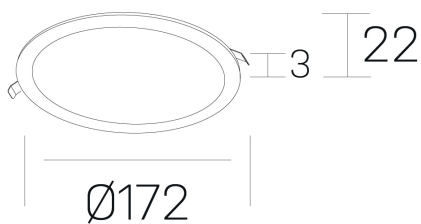

disc
K51702.02.RF.BK-BK.OP.ST.8.30.PU

GENERAL DETAILS

INSTALLATION	recessed with frame
FINISHES ALUMINIUM	Black-Black
LIGHT DIRECTION	Fixed
INT/EXT IP DEGREE	IP 43
MATERIAL	Aluminum
IK DEGREE	IK03
UTILIZATION	Indoor
WARRANTY	5 years

ELECTRICAL DETAILS

LAMP	LED
POWER	12 W
COLOUR TEMPERATURE	3000K
LUMINOUS FLUX	1040 Lm
EFFICACY DIMMING	83 Lm/W
DIMABLE	Push
DRIVER	Remote
CLASS PROTECTION	II
COLOUR RENDERING INDEX	CRI >80
VOLTAGE	220-240 V
FRECUENCIA	50-60 Hz
CURRENT INTENSITY	300 mA
LIFE TIME	50.000 h

GENERAL DIMENSIONS

DIMENSIONS	Ø 172 mm
CUT OUT	Ø 157 mm
HEIGHT	h 22 mm
DIMENSIONES DE EMBALAJE	N/A

*Please might expect a max.15% figure reduction in finishes other than white