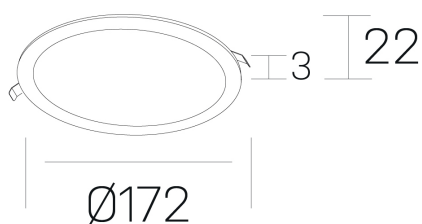

disc
K51702.02.RF.BK-BK.OP.ST.8.30.DA

GENERAL DETAILS

| | |
|--------------------|---------------------|
| INSTALLATION | recessed with frame |
| FINISHES ALUMINIUM | Black-Black |
| LIGHT DIRECTION | Fixed |
| INT/EXT IP DEGREE | IP 43 |
| MATERIAL | Aluminum |
| IK DEGREE | IK03 |
| UTILIZATION | Indoor |
| WARRANTY | 5 years |

ELECTRICAL DETAILS

| | |
|------------------------|-----------|
| LAMP | LED |
| POWER | 12 W |
| COLOUR TEMPERATURE | 3000K |
| LUMINOUS FLUX | 1040 Lm |
| EFFICACY DIMMING | 83 Lm/W |
| DIMABLE | DALI |
| DRIVER | Remote |
| CLASS PROTECTION | II |
| COLOUR RENDERING INDEX | CRI >80 |
| VOLTAGE | 220-240 V |
| FRECUENCIA | 50-60 Hz |
| CURRENT INTENSITY | 300 mA |
| LIFE TIME | 50.000 h |

GENERAL DIMENSIONS

| | |
|-------------------------|----------|
| DIMENSIONS | Ø 172 mm |
| CUT OUT | Ø 157 mm |
| HEIGHT | h 22 mm |
| DIMENSIONES DE EMBALAJE | N/A |

*Please might expect a max.15% figure reduction in finishes other than white