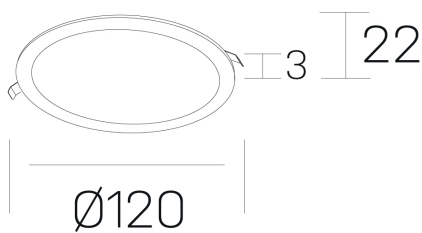

#### GENERAL DETAILS

INSTALLATION	recessed with frame
FINISHES ALUMINIUM	White-White
LIGHT DIRECTION	Fixed
INT/EXT IP DEGREE	IP 43
MATERIAL	Aluminum
IK DEGREE	IK03
UTILIZATION	Indoor
WARRANTY	5 years

#### ELECTRICAL DETAILS

LAMP	LED
POWER	8 W
COLOUR TEMPERATURE	4000K
LUMINOUS FLUX	490 Lm
EFFICACY DIMMING	63 Lm/W
DIMABLE	Push
DRIVER	Remote
CLASS PROTECTION	II
COLOUR RENDERING INDEX	CRI >80
VOLTAGE	220-240 V
FRECUENCIA	50-60 Hz
CURRENT INTENSITY	350 mA
LIFE TIME	50.000 h

#### GENERAL DIMENSIONS

DIMENSIONS	Ø 120 mm
CUT OUT	Ø 108 mm
HEIGHT	h 22 mm
DIMENSIONES DE EMBALAJE	N/A

\*Please might expect a max.15% figure reduction in finishes other than white