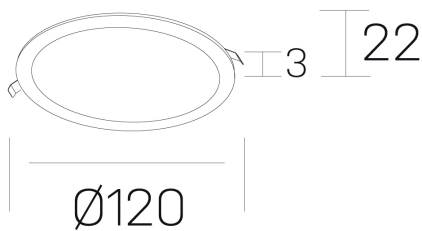

disc

K51702.01.RF.WH-WH.OP.ST.8.40.DA

GENERAL DETAILS

INSTALLATION	recessed with frame
FINISHES ALUMINIUM	White-White
LIGHT DIRECTION	Fixed
INT/EXT IP DEGREE	IP 43
MATERIAL	Aluminum
IK DEGREE	IK03
UTILIZATION	Indoor
WARRANTY	5 years

ELECTRICAL DETAILS

LAMP	LED
POWER	8 W
COLOUR TEMPERATURE	4000K
LUMINOUS FLUX	490 Lm
EFFICACY DIMMING	63 Lm/W
DIMABLE	DALI
DRIVER	Remote
CLASS PROTECTION	II
COLOUR RENDERING INDEX	CRI >80
VOLTAGE	220-240 V
FRECUENCIA	50-60 Hz
CURRENT INTENSITY	350 mA
LIFE TIME	50.000 h

GENERAL DIMENSIONS

DIMENSIONS	Ø 120 mm
CUT OUT	Ø 108 mm
HEIGHT	h 22 mm
DIMENSIONES DE EMBALAJE	N/A

*Please might expect a max.15% figure reduction in finishes other than white