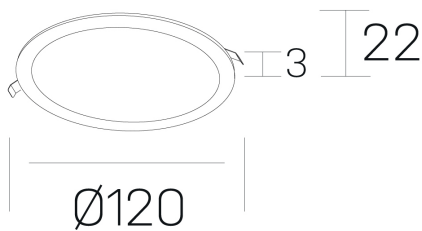

disc
K51702.01.RF.WH-WH.OP.ST.8.40.D1

GENERAL DETAILS

INSTALLATION	recessed with frame
FINISHES ALUMINIUM	White-White
LIGHT DIRECTION	Fixed
INT/EXT IP DEGREE	IP 43
MATERIAL	Aluminum
IK DEGREE	IK03
UTILIZATION	Indoor
WARRANTY	5 years

ELECTRICAL DETAILS

LAMP	LED
POWER	8 W
COLOUR TEMPERATURE	4000K
LUMINOUS FLUX	490 Lm
EFFICACY DIMMING	63 Lm/W
DIMABLE	1.10v
DRIVER	Remote
CLASS PROTECTION	II
COLOUR RENDERING INDEX	CRI >80
VOLTAGE	220-240 V
FRECUENCIA	50-60 Hz
CURRENT INTENSITY	350 mA
LIFE TIME	50.000 h

GENERAL DIMENSIONS

DIMENSIONS	Ø 120 mm
CUT OUT	Ø 108 mm
HEIGHT	h 22 mm
DIMENSIONES DE EMBALAJE	N/A

*Please might expect a max.15% figure reduction in finishes other than white