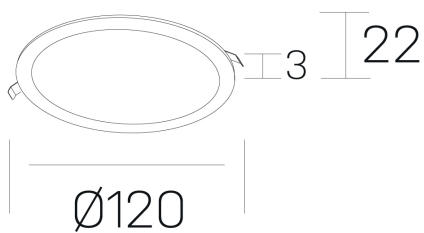

disc
K51702.01.RF.WH-WH.OP.ST.8.40

GENERAL DETAILS

INSTALLATION	recessed with frame
FINISHES ALUMINIUM	White-White
LIGHT DIRECTION	Fixed
INT/EXT IP DEGREE	IP 43
MATERIAL	Aluminum
IK DEGREE	IK03
UTILIZATION	Indoor
WARRANTY	5 years

ELECTRICAL DETAILS

LAMP	LED
POWER	8 W
COLOUR TEMPERATURE	4000K
LUMINOUS FLUX	490 Lm
EFFICACY DIMMING	63 Lm/W
DIMABLE	No Dim
DRIVER	Remote
CLASS PROTECTION	II
COLOUR RENDERING INDEX	CRI >80
VOLTAGE	220-240 V
FRECUENCIA	50-60 Hz
CURRENT INTENSITY	350 mA
LIFE TIME	50.000 h

GENERAL DIMENSIONS

DIMENSIONS	Ø 120 mm
CUT OUT	Ø 108 mm
HEIGHT	h 22 mm
DIMENSIONES DE EMBALAJE	N/A

*Please might expect a max.15% figure reduction in finishes other than white