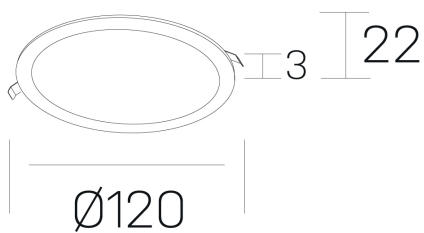

disc
K51702.01.RF.WH-WH.OP.ST.8.30.PU

GENERAL DETAILS

INSTALLATION	recessed with frame
FINISHES ALUMINIUM	White-White
LIGHT DIRECTION	Fixed
INT/EXT IP DEGREE	IP 43
MATERIAL	Aluminum
IK DEGREE	IK03
UTILIZATION	Indoor
WARRANTY	5 years

ELECTRICAL DETAILS

LAMP	LED
POWER	8 W
COLOUR TEMPERATURE	3000K
LUMINOUS FLUX	480 Lm
EFFICACY DIMMING	62 Lm/W
DIMABLE	Push
DRIVER	Remote
CLASS PROTECTION	II
COLOUR RENDERING INDEX	CRI >80
VOLTAGE	220-240 V
FRECUENCIA	50-60 Hz
CURRENT INTENSITY	350 mA
LIFE TIME	50.000 h

GENERAL DIMENSIONS

DIMENSIONS	Ø 120 mm
CUT OUT	Ø 108 mm
HEIGHT	h 22 mm
DIMENSIONES DE EMBALAJE	N/A

*Please might expect a max.15% figure reduction in finishes other than white