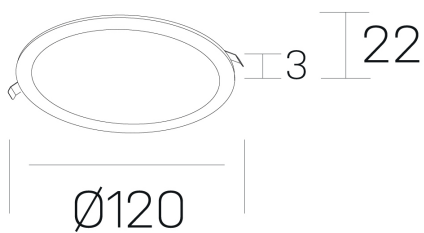

#### GENERAL DETAILS

INSTALLATION	recessed with frame
FINISHES ALUMINIUM	White-White
LIGHT DIRECTION	Fixed
INT/EXT IP DEGREE	IP 43
MATERIAL	Aluminum
IK DEGREE	IK03
UTILIZATION	Indoor
WARRANTY	3 years

#### ELECTRICAL DETAILS

LAMP	LED
POWER	8 W
COLOUR TEMPERATURE	3000K
LUMINOUS FLUX	480 Lm
EFFICACY DIMMING	62 Lm/W
DIMABLE	No Dim
DRIVER	Remote
CLASS PROTECTION	II
COLOUR RENDERING INDEX	CRI >80
VOLTAGE	220-240 V
FRECUENCIA	50-60 Hz
CURRENT INTENSITY	350 mA
LIFE TIME	35.000 h

#### GENERAL DIMENSIONS

DIMENSIONS	Ø 120 mm
CUT OUT	Ø 108 mm
HEIGHT	h 22 mm
DIMENSIONES DE EMBALAJE	N/A

\*Please might expect a max.15% figure reduction in finishes other than white