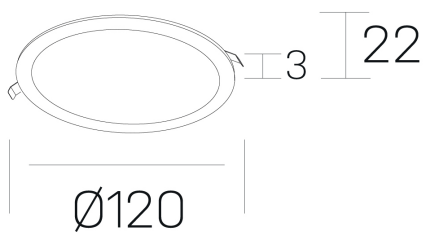

disc
K51702.01.RF.WH-WH.OP.ST.8.30

GENERAL DETAILS

INSTALLATION	recessed with frame
FINISHES ALUMINIUM	White-White
LIGHT DIRECTION	Fixed
INT/EXT IP DEGREE	IP 43
MATERIAL	Aluminum
IK DEGREE	IK03
UTILIZATION	Indoor
WARRANTY	5 years

ELECTRICAL DETAILS

LAMP	LED
POWER	8 W
COLOUR TEMPERATURE	3000K
LUMINOUS FLUX	480 Lm
EFFICACY DIMMING	62 Lm/W
DIMABLE	No Dim
DRIVER	Remote
CLASS PROTECTION	II
COLOUR RENDERING INDEX	CRI >80
VOLTAGE	220-240 V
FRECUENCIA	50-60 Hz
CURRENT INTENSITY	350 mA
LIFE TIME	50.000 h

GENERAL DIMENSIONS

DIMENSIONS	Ø 120 mm
CUT OUT	Ø 108 mm
HEIGHT	h 22 mm
DIMENSIONES DE EMBALAJE	N/A

*Please might expect a max.15% figure reduction in finishes other than white