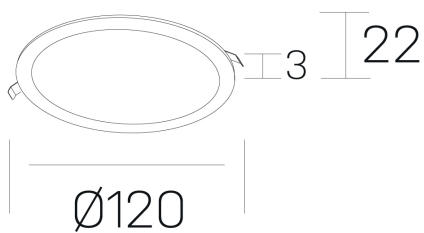

disc
K51702.01.RF.BK-BK.OP.ST.8.40.PU

GENERAL DETAILS

INSTALLATION	recessed with frame
FINISHES ALUMINIUM	Black-Black
LIGHT DIRECTION	Fixed
INT/EXT IP DEGREE	IP 43
MATERIAL	Aluminum
IK DEGREE	IK03
UTILIZATION	Indoor
WARRANTY	5 years

ELECTRICAL DETAILS

LAMP	LED
POWER	8 W
COLOUR TEMPERATURE	4000K
LUMINOUS FLUX	490 Lm
EFFICACY DIMMING	63 Lm/W
DIMABLE	Push
DRIVER	Remote
CLASS PROTECTION	II
COLOUR RENDERING INDEX	CRI >80
VOLTAGE	220-240 V
FRECUENCIA	50-60 Hz
CURRENT INTENSITY	350 mA
LIFE TIME	50.000 h

GENERAL DIMENSIONS

DIMENSIONS	Ø 120 mm
CUT OUT	Ø 108 mm
HEIGHT	h 22 mm
DIMENSIONES DE EMBALAJE	N/A

*Please might expect a max.15% figure reduction in finishes other than white