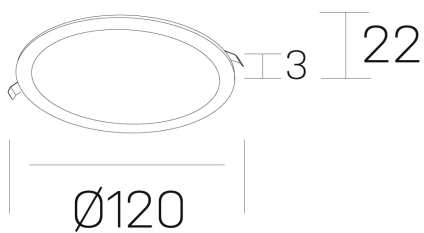

disc
K51702.01.RF.BK-BK.OP.ST.8.40.D1

GENERAL DETAILS

INSTALLATION	recessed with frame
FINISHES ALUMINIUM	Black-Black
LIGHT DIRECTION	Fixed
INT/EXT IP DEGREE	IP 43
MATERIAL	Aluminum
IK DEGREE	IK03
UTILIZATION	Indoor
WARRANTY	5 years

ELECTRICAL DETAILS

LAMP	LED
POWER	8 W
COLOUR TEMPERATURE	4000K
LUMINOUS FLUX	490 Lm
EFFICACY DIMMING	63 Lm/W
DIMABLE	1.10v
DRIVER	Remote
CLASS PROTECTION	II
COLOUR RENDERING INDEX	CRI >80
VOLTAGE	220-240 V
FRECUENCIA	50-60 Hz
CURRENT INTENSITY	350 mA
LIFE TIME	50.000 h

GENERAL DIMENSIONS

DIMENSIONS	Ø 120 mm
CUT OUT	Ø 108 mm
HEIGHT	h 22 mm
DIMENSIONES DE EMBALAJE	N/A

*Please might expect a max.15% figure reduction in finishes other than white