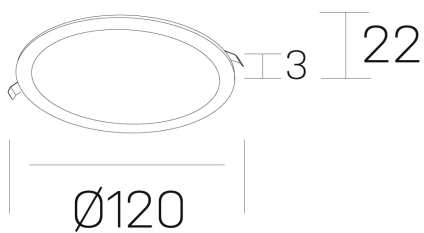

disc
K51702.01.RF.BK-BK.OP.ST.8.40

GENERAL DETAILS

INSTALLATION	recessed with frame
FINISHES ALUMINIUM	Black-Black
LIGHT DIRECTION	Fixed
INT/EXT IP DEGREE	IP 43
MATERIAL	Aluminum
IK DEGREE	IK03
UTILIZATION	Indoor
WARRANTY	5 years

ELECTRICAL DETAILS

LAMP	LED
POWER	8 W
COLOUR TEMPERATURE	4000K
LUMINOUS FLUX	490 Lm
EFFICACY DIMMING	63 Lm/W
DIMABLE	No Dim
DRIVER	Remote
CLASS PROTECTION	II
COLOUR RENDERING INDEX	CRI >80
VOLTAGE	220-240 V
CURRENT INTENSITY	350 mA
LIFE TIME	50.000 h

GENERAL DIMENSIONS

DIMENSIONS	Ø 120 mm
CUT OUT	Ø 108 mm
HEIGHT	h 22 mm
DIMENSIONES DE EMBALAJE	N/A

*Please might expect a max.15% figure reduction in finishes other than white