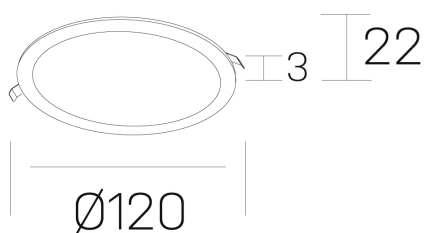

#### GENERAL DETAILS

INSTALLATION	recessed with frame
FINISHES ALUMINIUM	Black-Black
LIGHT DIRECTION	Fixed
INT/EXT IP DEGREE	IP 43
MATERIAL	Aluminum
IK DEGREE	IK03
UTILIZATION	Indoor
WARRANTY	5 years

#### ELECTRICAL DETAILS

LAMP	LED
POWER	8 W
COLOUR TEMPERATURE	3000K
LUMINOUS FLUX	480 Lm
EFFICACY DIMMING	62 Lm/W
DIMABLE	No Dim
DRIVER	Remote
CLASS PROTECTION	II
COLOUR RENDERING INDEX	CRI >80
VOLTAGE	220-240 V
FRECUENCIA	50-60 Hz
CURRENT INTENSITY	350 mA
LIFE TIME	50.000 h

#### GENERAL DIMENSIONS

DIMENSIONS	Ø 120 mm
CUT OUT	Ø 108 mm
HEIGHT	h 22 mm
DIMENSIONES DE EMBALAJE	N/A

\*Please might expect a max.15% figure reduction in finishes other than white