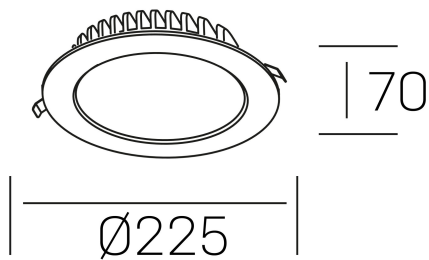

**disc tina deep**  
K50405.03.RF.WH-WH.ST.8.40.PU

#### GENERAL DETAILS

INSTALLATION	recessed with frame
FINISHES ALUMINIUM	White-White
LIGHT DIRECTION	Fixed
INT/EXT IP DEGREE	IP 23
MATERIAL	Aluminum
IK DEGREE	IK 6
UTILIZATION	Indoor
WARRANTY	3 years

#### ELECTRICAL DETAILS

LAMP	LED
POWER	24 W
COLOUR TEMPERATURE	4000K
LUMINOUS FLUX	2100 Lm
EFFICACY DIMMING	91 Lm/W
DIMABLE	Push
DRIVER	Remote
CLASS PROTECTION	II
COLOUR RENDERING INDEX	CRI >80
VOLTAGE	220-240 V
FRECUENCIA	50-60 Hz
CURRENT INTENSITY	600 mA
LIFE TIME	50.000 h

#### GENERAL DIMENSIONS

DIMENSIONS	Ø 225 mm
CUT OUT	Ø 210 mm
HEIGHT	h 70 mm
DIMENSIONES DE EMBALAJE	N/A
PESO NETO	40

\*Please might expect a max.15% figure reduction in finishes other than white