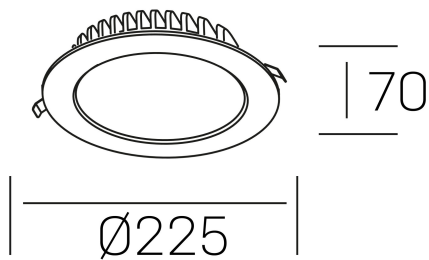

disc tina deep
K50405.03.RF.WH-WH.ST.8.40.PU

GENERAL DETAILS

INSTALLATION	recessed with frame
FINISHES ALUMINIUM	White-White
LIGHT DIRECTION	Fixed
INT/EXT IP DEGREE	IP 23
MATERIAL	Aluminum
IK DEGREE	IK 6
UTILIZATION	Indoor
WARRANTY	3 years

ELECTRICAL DETAILS

LAMP	LED
POWER	24 W
COLOUR TEMPERATURE	4000K
LUMINOUS FLUX	2100 Lm
EFFICACY DIMMING	91 Lm/W
DIMABLE	Push
DRIVER	Remote
CLASS PROTECTION	II
COLOUR RENDERING INDEX	CRI >80
VOLTAGE	220-240 V
FRECUENCIA	50-60 Hz
CURRENT INTENSITY	600 mA
LIFE TIME	35.000 h

GENERAL DIMENSIONS

DIMENSIONS	Ø 225 mm
CUT OUT	Ø 210 mm
HEIGHT	h 70 mm
DIMENSIONES DE EMBALAJE	N/A
PESO NETO	40

*Please might expect a max.15% figure reduction in finishes other than white