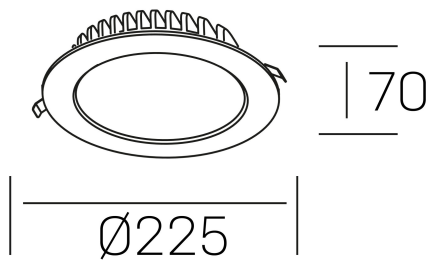

disc tina deep
K50405.03.RF.WH-WH.ST.8.40.PC

GENERAL DETAILS

| | |
|--------------------|---------------------|
| INSTALLATION | recessed with frame |
| FINISHES ALUMINIUM | White-White |
| LIGHT DIRECTION | Fixed |
| INT/EXT IP DEGREE | IP 23 |
| MATERIAL | Aluminum |
| IK DEGREE | IK 6 |
| UTILIZATION | Indoor |
| WARRANTY | 3 years |

ELECTRICAL DETAILS

| | |
|------------------------|-----------|
| LAMP | LED |
| POWER | 24 W |
| COLOUR TEMPERATURE | 4000K |
| LUMINOUS FLUX | 2100 Lm |
| EFFICACY DIMMING | 91 Lm/W |
| DIMABLE | PHASE CUT |
| DRIVER | Remote |
| CLASS PROTECTION | II |
| COLOUR RENDERING INDEX | CRI >80 |
| VOLTAGE | 220-240 V |
| FRECUENCIA | 50-60 Hz |
| CURRENT INTENSITY | 600 mA |
| LIFE TIME | 35.000 h |

GENERAL DIMENSIONS

| | |
|-------------------------|----------|
| DIMENSIONS | Ø 225 mm |
| CUT OUT | Ø 210 mm |
| HEIGHT | h 70 mm |
| DIMENSIONES DE EMBALAJE | N/A |
| PESO NETO | 40 |

*Please might expect a max.15% figure reduction in finishes other than white