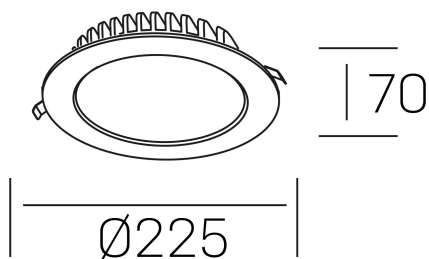

## GENERAL DETAILS

INSTALLATION	recessed with frame
FINISHES ALUMINIUM	White-White
LIGHT DIRECTION	Fixed
INT/EXT IP DEGREE	IP 23
MATERIAL	Aluminum
IK DEGREE	IK 6
UTILIZATION	Indoor
WARRANTY	3 years

## ELECTRICAL DETAILS

LAMP	LED
POWER	24 W
COLOUR TEMPERATURE	4000K
LUMINOUS FLUX	2100 Lm
EFFICACY DIMMING	91 Lm/W
DIMABLE	PHASE CUT
DRIVER	Remote
CLASS PROTECTION	II
COLOUR RENDERING INDEX	CRI >80
VOLTAGE	220-240 V
FRECUENCIA	50-60 Hz
CURRENT INTENSITY	600 mA
LIFE TIME	50.000 h

## GENERAL DIMENSIONS

DIMENSIONS	Ø 225 mm
CUT OUT	Ø 210 mm
HEIGHT	h 70 mm
DIMENSIONES DE EMBALAJE	N/A
PESO NETO	40

\*Please might expect a max.15% figure reduction in finishes other than white