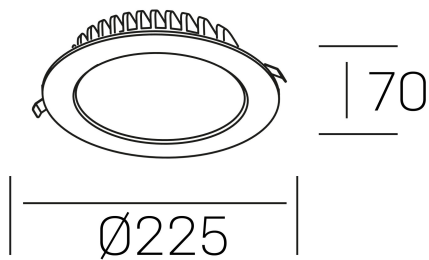

disc tina deep  
K50405.03.RF.WH-WH.ST.8.40.DA

## GENERAL DETAILS

INSTALLATION	recessed with frame
FINISHES ALUMINIUM	White-White
LIGHT DIRECTION	Fixed
INT/EXT IP DEGREE	IP 23
MATERIAL	Aluminum
IK DEGREE	IK 6
UTILIZATION	Indoor
WARRANTY	3 years

## ELECTRICAL DETAILS

LAMP	LED
POWER	24 W
COLOUR TEMPERATURE	4000K
LUMINOUS FLUX	2100 Lm
EFFICACY DIMMING	91 Lm/W
DIMABLE	DALI
DRIVER	Remote
CLASS PROTECTION	II
COLOUR RENDERING INDEX	CRI >80
VOLTAGE	220-240 V
FRECUENCIA	50-60 Hz
CURRENT INTENSITY	600 mA
LIFE TIME	50.000 h

## GENERAL DIMENSIONS

DIMENSIONS	Ø 225 mm
CUT OUT	Ø 210 mm
HEIGHT	h 70 mm
DIMENSIONES DE EMBALAJE	N/A
PESO NETO	40

\*Please might expect a max.15% figure reduction in finishes other than white