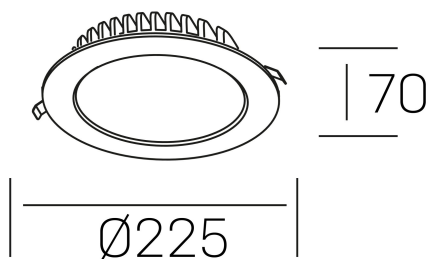

disc tina deep
K50405.03.RF.WH-WH.ST.8.40.DA

GENERAL DETAILS

INSTALLATION	recessed with frame
FINISHES ALUMINIUM	White-White
LIGHT DIRECTION	Fixed
INT/EXT IP DEGREE	IP 23
MATERIAL	Aluminum
IK DEGREE	IK 6
UTILIZATION	Indoor
WARRANTY	3 years

ELECTRICAL DETAILS

LAMP	LED
POWER	24 W
COLOUR TEMPERATURE	4000K
LUMINOUS FLUX	2100 Lm
EFFICACY DIMMING	91 Lm/W
DIMABLE	DALI
DRIVER	Remote
CLASS PROTECTION	II
COLOUR RENDERING INDEX	CRI >80
VOLTAGE	220-240 V
FRECUENCIA	50-60 Hz
CURRENT INTENSITY	600 mA
LIFE TIME	35.000 h

GENERAL DIMENSIONS

DIMENSIONS	Ø 225 mm
CUT OUT	Ø 210 mm
HEIGHT	h 70 mm
DIMENSIONES DE EMBALAJE	N/A
PESO NETO	40

*Please might expect a max.15% figure reduction in finishes other than white