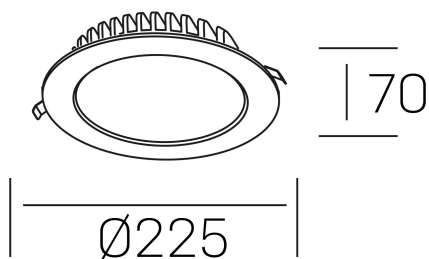

disc tina deep
K50405.03.RF.WH-WH.ST.8.40.D1

GENERAL DETAILS

| | |
|--------------------|---------------------|
| INSTALLATION | recessed with frame |
| FINISHES ALUMINIUM | White-White |
| LIGHT DIRECTION | Fixed |
| INT/EXT IP DEGREE | IP 23 |
| MATERIAL | Aluminum |
| IK DEGREE | IK 6 |
| UTILIZATION | Indoor |
| WARRANTY | 3 years |

ELECTRICAL DETAILS

| | |
|------------------------|-----------|
| LAMP | LED |
| POWER | 24 W |
| COLOUR TEMPERATURE | 4000K |
| LUMINOUS FLUX | 2100 Lm |
| EFFICACY DIMMING | 91 Lm/W |
| DIMABLE | 1.10v |
| DRIVER | Remote |
| CLASS PROTECTION | II |
| COLOUR RENDERING INDEX | CRI >80 |
| VOLTAGE | 220-240 V |
| FRECUENCIA | 50-60 Hz |
| CURRENT INTENSITY | 600 mA |
| LIFE TIME | 50.000 h |

GENERAL DIMENSIONS

| | |
|-------------------------|----------|
| DIMENSIONS | Ø 225 mm |
| CUT OUT | Ø 210 mm |
| HEIGHT | h 70 mm |
| DIMENSIONES DE EMBALAJE | N/A |
| PESO NETO | 40 |

*Please might expect a max.15% figure reduction in finishes other than white