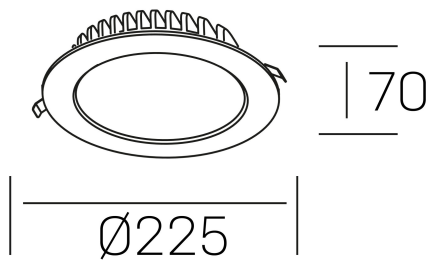

**disc tina deep**  
K50405.03.RF.WH-WH.ST.8.40.D1

#### GENERAL DETAILS

INSTALLATION	recessed with frame
FINISHES ALUMINIUM	White-White
LIGHT DIRECTION	Fixed
INT/EXT IP DEGREE	IP 23
MATERIAL	Aluminum
IK DEGREE	IK 6
UTILIZATION	Indoor
WARRANTY	3 years

#### ELECTRICAL DETAILS

LAMP	LED
POWER	24 W
COLOUR TEMPERATURE	4000K
LUMINOUS FLUX	2100 Lm
EFFICACY DIMMING	91 Lm/W
DIMABLE	1.10v
DRIVER	Remote
CLASS PROTECTION	II
COLOUR RENDERING INDEX	CRI >80
VOLTAGE	220-240 V
FRECUENCIA	50-60 Hz
CURRENT INTENSITY	600 mA
LIFE TIME	35.000 h

#### GENERAL DIMENSIONS

DIMENSIONS	Ø 225 mm
CUT OUT	Ø 210 mm
HEIGHT	h 70 mm
DIMENSIONES DE EMBALAJE	N/A
PESO NETO	40

\*Please might expect a max.15% figure reduction in finishes other than white