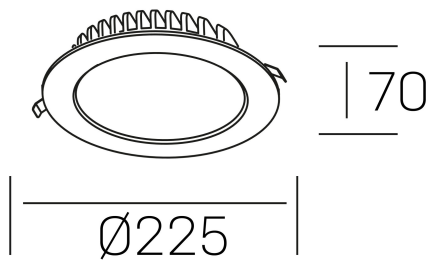

disc tina deep
K50405.03.RF.WH-WH.ST.8.30.PU

GENERAL DETAILS

INSTALLATION	recessed with frame
FINISHES ALUMINIUM	White-White
LIGHT DIRECTION	Fixed
INT/EXT IP DEGREE	IP 23
MATERIAL	Aluminum
IK DEGREE	IK 6
UTILIZATION	Indoor
WARRANTY	3 years

ELECTRICAL DETAILS

LAMP	LED
POWER	24 W
COLOUR TEMPERATURE	3000K
LUMINOUS FLUX	2000 Lm
EFFICACY DIMMING	87 Lm/W
DIMABLE	Push
DRIVER	Remote
CLASS PROTECTION	II
COLOUR RENDERING INDEX	CRI >80
VOLTAGE	220-240 V
FRECUENCIA	50-60 Hz
CURRENT INTENSITY	600 mA
LIFE TIME	50.000 h

GENERAL DIMENSIONS

DIMENSIONS	Ø 225 mm
CUT OUT	Ø 210 mm
HEIGHT	h 70 mm
DIMENSIONES DE EMBALAJE	N/A
PESO NETO	40

*Please might expect a max.15% figure reduction in finishes other than white