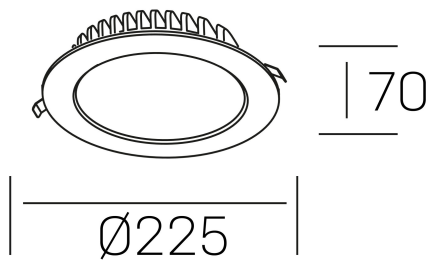

disc tina deep
K50405.03.RF.WH-WH.ST.8.30.PC

GENERAL DETAILS

INSTALLATION	recessed with frame
FINISHES ALUMINIUM	White-White
LIGHT DIRECTION	Fixed
INT/EXT IP DEGREE	IP 23
MATERIAL	Aluminum
IK DEGREE	IK 6
UTILIZATION	Indoor
WARRANTY	3 years

ELECTRICAL DETAILS

LAMP	LED
POWER	24 W
COLOUR TEMPERATURE	3000K
LUMINOUS FLUX	2000 Lm
EFFICACY DIMMING	87 Lm/W
DIMABLE	PHASE CUT
DRIVER	Remote
CLASS PROTECTION	II
COLOUR RENDERING INDEX	CRI >80
VOLTAGE	220-240 V
FRECUENCIA	50-60 Hz
CURRENT INTENSITY	600 mA
LIFE TIME	50.000 h

GENERAL DIMENSIONS

DIMENSIONS	Ø 225 mm
CUT OUT	Ø 210 mm
HEIGHT	h 70 mm
DIMENSIONES DE EMBALAJE	N/A
PESO NETO	40

*Please might expect a max.15% figure reduction in finishes other than white