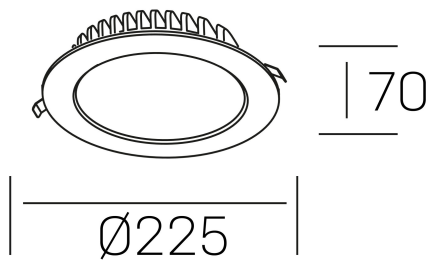

**disc tina deep**  
K50405.03.RF.WH-WH.ST.8.30.PC

#### GENERAL DETAILS

INSTALLATION	recessed with frame
FINISHES ALUMINIUM	White-White
LIGHT DIRECTION	Fixed
INT/EXT IP DEGREE	IP 23
MATERIAL	Aluminum
IK DEGREE	IK 6
UTILIZATION	Indoor
WARRANTY	3 years

#### ELECTRICAL DETAILS

LAMP	LED
POWER	24 W
COLOUR TEMPERATURE	3000K
LUMINOUS FLUX	2000 Lm
EFFICACY DIMMING	87 Lm/W
DIMABLE	PHASE CUT
DRIVER	Remote
CLASS PROTECTION	II
COLOUR RENDERING INDEX	CRI >80
VOLTAGE	220-240 V
FRECUENCIA	50-60 Hz
CURRENT INTENSITY	600 mA
LIFE TIME	35.000 h

#### GENERAL DIMENSIONS

DIMENSIONS	Ø 225 mm
CUT OUT	Ø 210 mm
HEIGHT	h 70 mm
DIMENSIONES DE EMBALAJE	N/A
PESO NETO	40

\*Please might expect a max.15% figure reduction in finishes other than white