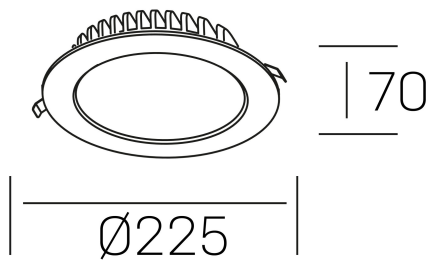

disc tina deep  
K50405.03.RF.WH-WH.ST.8.30.DA

#### GENERAL DETAILS

INSTALLATION	recessed with frame
FINISHES ALUMINIUM	White-White
LIGHT DIRECTION	Fixed
INT/EXT IP DEGREE	IP 23
MATERIAL	Aluminum
IK DEGREE	IK 6
UTILIZATION	Indoor
WARRANTY	3 years

#### ELECTRICAL DETAILS

LAMP	LED
POWER	24 W
COLOUR TEMPERATURE	3000K
LUMINOUS FLUX	2000 Lm
EFFICACY DIMMING	87 Lm/W
DIMABLE	DALI
DRIVER	Remote
CLASS PROTECTION	II
COLOUR RENDERING INDEX	CRI >80
VOLTAGE	220-240 V
FRECUENCIA	50-60 Hz
CURRENT INTENSITY	600 mA
LIFE TIME	35.000 h

#### GENERAL DIMENSIONS

DIMENSIONS	Ø 225 mm
CUT OUT	Ø 210 mm
HEIGHT	h 70 mm
DIMENSIONES DE EMBALAJE	N/A
PESO NETO	40

\*Please might expect a max.15% figure reduction in finishes other than white