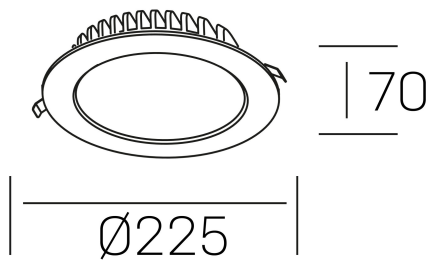

disc tina deep
K50405.03.RF.WH-WH.ST.8.30.DA

GENERAL DETAILS

INSTALLATION	recessed with frame
FINISHES ALUMINIUM	White-White
LIGHT DIRECTION	Fixed
INT/EXT IP DEGREE	IP 23
MATERIAL	Aluminum
IK DEGREE	IK 6
UTILIZATION	Indoor
WARRANTY	3 years

ELECTRICAL DETAILS

LAMP	LED
POWER	24 W
COLOUR TEMPERATURE	3000K
LUMINOUS FLUX	2000 Lm
EFFICACY DIMMING	87 Lm/W
DIMABLE	DALI
DRIVER	Remote
CLASS PROTECTION	II
COLOUR RENDERING INDEX	CRI >80
VOLTAGE	220-240 V
FRECUENCIA	50-60 Hz
CURRENT INTENSITY	600 mA
LIFE TIME	50.000 h

GENERAL DIMENSIONS

DIMENSIONS	Ø 225 mm
CUT OUT	Ø 210 mm
HEIGHT	h 70 mm
DIMENSIONES DE EMBALAJE	N/A
PESO NETO	40

*Please might expect a max.15% figure reduction in finishes other than white