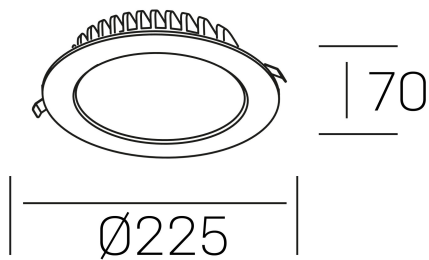

disc tina deep
K50405.03.RF.WH-WH.ST.8.30.D1

GENERAL DETAILS

INSTALLATION	recessed with frame
FINISHES ALUMINIUM	White-White
LIGHT DIRECTION	Fixed
INT/EXT IP DEGREE	IP 23
MATERIAL	Aluminum
IK DEGREE	IK 6
UTILIZATION	Indoor
WARRANTY	3 years

ELECTRICAL DETAILS

LAMP	LED
POWER	24 W
COLOUR TEMPERATURE	3000K
LUMINOUS FLUX	2000 Lm
EFFICACY DIMMING	87 Lm/W
DIMABLE	1.10v
DRIVER	Remote
CLASS PROTECTION	II
COLOUR RENDERING INDEX	CRI >80
VOLTAGE	220-240 V
FRECUENCIA	50-60 Hz
CURRENT INTENSITY	600 mA
LIFE TIME	50.000 h

GENERAL DIMENSIONS

DIMENSIONS	Ø 225 mm
CUT OUT	Ø 210 mm
HEIGHT	h 70 mm
DIMENSIONES DE EMBALAJE	N/A
PESO NETO	40

*Please might expect a max.15% figure reduction in finishes other than white