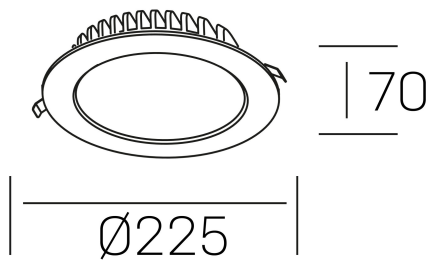

disc tina deep
K50405.03.RF.WH-WH.ST.8.30.D1

GENERAL DETAILS

INSTALLATION	recessed with frame
FINISHES ALUMINIUM	White-White
LIGHT DIRECTION	Fixed
INT/EXT IP DEGREE	IP 23
MATERIAL	Aluminum
IK DEGREE	IK 6
UTILIZATION	Indoor
WARRANTY	3 years

ELECTRICAL DETAILS

LAMP	LED
POWER	24 W
COLOUR TEMPERATURE	3000K
LUMINOUS FLUX	2000 Lm
EFFICACY DIMMING	87 Lm/W
DIMABLE	1.10v
DRIVER	Remote
CLASS PROTECTION	II
COLOUR RENDERING INDEX	CRI >80
VOLTAGE	220-240 V
FRECUENCIA	50-60 Hz
CURRENT INTENSITY	600 mA
LIFE TIME	35.000 h

GENERAL DIMENSIONS

DIMENSIONS	Ø 225 mm
CUT OUT	Ø 210 mm
HEIGHT	h 70 mm
DIMENSIONES DE EMBALAJE	N/A
PESO NETO	40

*Please might expect a max.15% figure reduction in finishes other than white