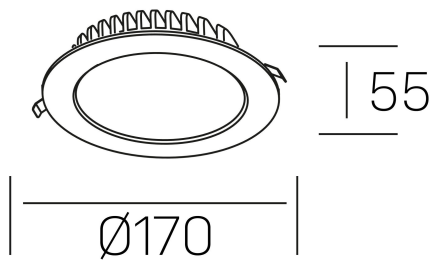

disc tina deep  
K50405.02.RF.WH-WH.ST.8.40.PU

## GENERAL DETAILS

|                    |                     |
|--------------------|---------------------|
| INSTALLATION       | recessed with frame |
| FINISHES ALUMINIUM | White-White         |
| LIGHT DIRECTION    | Fixed               |
| INT/EXT IP DEGREE  | IP 23               |
| MATERIAL           | Aluminum            |
| IK DEGREE          | IK 6                |
| UTILIZATION        | Indoor              |
| WARRANTY           | 3 years             |

## ELECTRICAL DETAILS

|                        |           |
|------------------------|-----------|
| LAMP                   | LED       |
| POWER                  | 18 W      |
| COLOUR TEMPERATURE     | 4000K     |
| LUMINOUS FLUX          | 1390 Lm   |
| EFFICACY DIMMING       | 84 Lm/W   |
| DIMABLE                | Push      |
| DRIVER                 | Remote    |
| CLASS PROTECTION       | II        |
| COLOUR RENDERING INDEX | CRI >80   |
| VOLTAGE                | 220-240 V |
| FRECUENCIA             | 50-60 Hz  |
| CURRENT INTENSITY      | 400 mA    |
| LIFE TIME              | 35.000 h  |

## GENERAL DIMENSIONS

|                         |          |
|-------------------------|----------|
| DIMENSIONS              | Ø 170 mm |
| CUT OUT                 | Ø 160 mm |
| HEIGHT                  | h 55 mm  |
| DIMENSIONES DE EMBALAJE | N/A      |
| PESO NETO               | 30       |