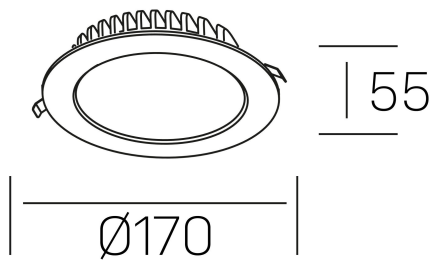

disc tina deep
K50405.02.RF.WH-WH.ST.8.40.PU

GENERAL DETAILS

INSTALLATION	recessed with frame
FINISHES ALUMINIUM	White-White
LIGHT DIRECTION	Fixed
INT/EXT IP DEGREE	IP 23
MATERIAL	Aluminum
IK DEGREE	IK 6
UTILIZATION	Indoor
WARRANTY	3 years

ELECTRICAL DETAILS

LAMP	LED
POWER	18 W
COLOUR TEMPERATURE	4000K
LUMINOUS FLUX	1390 Lm
EFFICACY DIMMING	84 Lm/W
DIMABLE	Push
DRIVER	Remote
CLASS PROTECTION	II
COLOUR RENDERING INDEX	CRI >80
VOLTAGE	220-240 V
FRECUENCIA	50-60 Hz
CURRENT INTENSITY	400 mA
LIFE TIME	50.000 h

GENERAL DIMENSIONS

DIMENSIONS	Ø 170 mm
CUT OUT	Ø 160 mm
HEIGHT	h 55 mm
DIMENSIONES DE EMBALAJE	N/A
PESO NETO	30

*Please might expect a max.15% figure reduction in finishes other than white