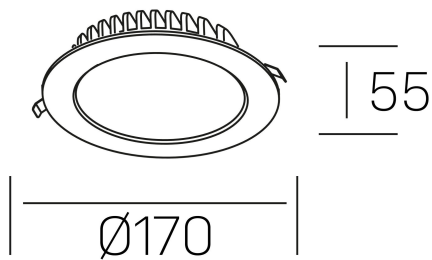

disc tina deep  
K50405.02.RF.WH-WH.ST.8.40.D1

#### GENERAL DETAILS

INSTALLATION	recessed with frame
FINISHES ALUMINIUM	White-White
LIGHT DIRECTION	Fixed
INT/EXT IP DEGREE	IP 23
MATERIAL	Aluminum
IK DEGREE	IK 6
UTILIZATION	Indoor
WARRANTY	3 years

#### ELECTRICAL DETAILS

LAMP	LED
POWER	18 W
COLOUR TEMPERATURE	4000K
LUMINOUS FLUX	1390 Lm
EFFICACY DIMMING	84 Lm/W
DIMABLE	1.10v
DRIVER	Remote
CLASS PROTECTION	II
COLOUR RENDERING INDEX	CRI >80
VOLTAGE	220-240 V
FRECUENCIA	50-60 Hz
CURRENT INTENSITY	400 mA
LIFE TIME	50.000 h

#### GENERAL DIMENSIONS

DIMENSIONS	Ø 170 mm
CUT OUT	Ø 160 mm
HEIGHT	h 55 mm
DIMENSIONES DE EMBALAJE	N/A
PESO NETO	30

\*Please might expect a max.15% figure reduction in finishes other than white