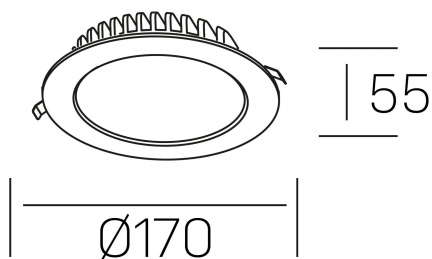

disc tina deep
K50405.02.RF.WH-WH.ST.8.40.D1

GENERAL DETAILS

INSTALLATION	recessed with frame
FINISHES ALUMINIUM	White-White
LIGHT DIRECTION	Fixed
INT/EXT IP DEGREE	IP 23
MATERIAL	Aluminum
IK DEGREE	IK 6
UTILIZATION	Indoor
WARRANTY	3 years

ELECTRICAL DETAILS

LAMP	LED
POWER	18 W
COLOUR TEMPERATURE	4000K
LUMINOUS FLUX	1390 Lm
EFFICACY DIMMING	84 Lm/W
DIMABLE	1.10v
DRIVER	Remote
CLASS PROTECTION	II
COLOUR RENDERING INDEX	CRI >80
VOLTAGE	220-240 V
FRECUENCIA	50-60 Hz
CURRENT INTENSITY	400 mA
LIFE TIME	35.000 h

GENERAL DIMENSIONS

DIMENSIONS	Ø 170 mm
CUT OUT	Ø 160 mm
HEIGHT	h 55 mm
DIMENSIONES DE EMBALAJE	N/A
PESO NETO	30

*Please might expect a max.15% figure reduction in finishes other than white