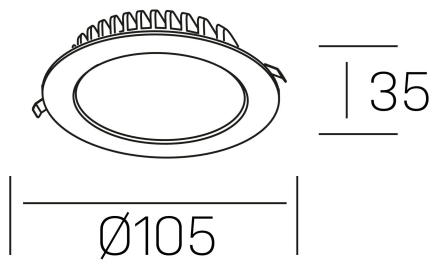

disc tina deep  
K50405.01.RF.WH-WH.ST.8.30.PU

#### GENERAL DETAILS

INSTALLATION	recessed with frame
FINISHES ALUMINIUM	White-White
LIGHT DIRECTION	Fixed
INT/EXT IP DEGREE	IP 23
MATERIAL	Aluminum
IK DEGREE	IK 6
UTILIZATION	Indoor
WARRANTY	3 years

#### ELECTRICAL DETAILS

LAMP	LED
POWER	8 W
COLOUR TEMPERATURE	3000K
LUMINOUS FLUX	500 Lm
EFFICACY DIMMING	60 Lm/W
DIMABLE	Push
DRIVER	Remote
CLASS PROTECTION	II
COLOUR RENDERING INDEX	CRI >80
VOLTAGE	220-240 V
FRECUENCIA	50-60 Hz
CURRENT INTENSITY	300 mA
LIFE TIME	35.000 h

#### GENERAL DIMENSIONS

DIMENSIONS	Ø 105 mm
CUT OUT	Ø 95 mm
HEIGHT	h 35 mm
DIMENSIONES DE EMBALAJE	N/A
PESO NETO	14

\*Please might expect a max.15% figure reduction in finishes other than white