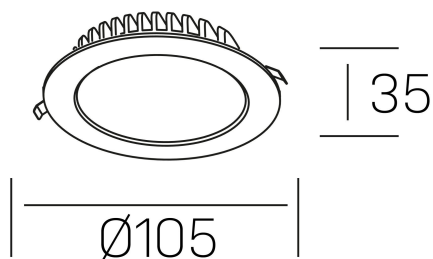

disc tina deep
K50405.01.RF.WH-WH.ST.8.30.PU

GENERAL DETAILS

INSTALLATION	recessed with frame
FINISHES ALUMINIUM	White-White
LIGHT DIRECTION	Fixed
INT/EXT IP DEGREE	IP 23
MATERIAL	Aluminum
IK DEGREE	IK 6
UTILIZATION	Indoor
WARRANTY	3 years

ELECTRICAL DETAILS

LAMP	LED
POWER	8 W
COLOUR TEMPERATURE	3000K
LUMINOUS FLUX	500 Lm
EFFICACY DIMMING	60 Lm/W
DIMABLE	Push
DRIVER	Remote
CLASS PROTECTION	II
COLOUR RENDERING INDEX	CRI >80
VOLTAGE	220-240 V
FRECUENCIA	50-60 Hz
CURRENT INTENSITY	300 mA
LIFE TIME	50.000 h

GENERAL DIMENSIONS

DIMENSIONS	Ø 105 mm
CUT OUT	Ø 95 mm
HEIGHT	h 35 mm
DIMENSIONES DE EMBALAJE	N/A
PESO NETO	14

*Please might expect a max.15% figure reduction in finishes other than white