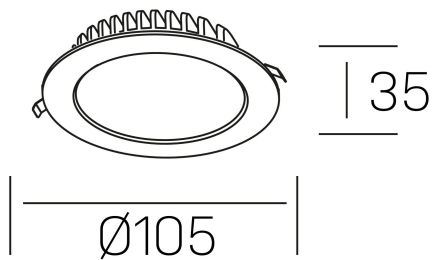

**disc tina deep**  
K50405.01.RF.WH-WH.ST.8.30.D1

#### GENERAL DETAILS

INSTALLATION	recessed with frame
FINISHES ALUMINIUM	White-White
LIGHT DIRECTION	Fixed
INT/EXT IP DEGREE	IP 23
MATERIAL	Aluminum
IK DEGREE	IK 6
UTILIZATION	Indoor
WARRANTY	3 years

#### ELECTRICAL DETAILS

LAMP	LED
POWER	8 W
COLOUR TEMPERATURE	3000K
LUMINOUS FLUX	500 Lm
EFFICACY DIMMING	60 Lm/W
DIMABLE	1.10v
DRIVER	Remote
CLASS PROTECTION	II
COLOUR RENDERING INDEX	CRI >80
VOLTAGE	220-240 V
FRECUENCIA	50-60 Hz
CURRENT INTENSITY	300 mA
LIFE TIME	50.000 h

#### GENERAL DIMENSIONS

DIMENSIONS	Ø 105 mm
CUT OUT	Ø 95 mm
HEIGHT	h 35 mm
DIMENSIONES DE EMBALAJE	N/A
PESO NETO	14

\*Please might expect a max.15% figure reduction in finishes other than white