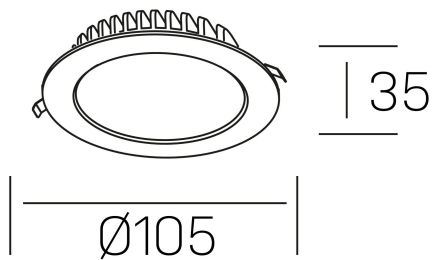

**disc tina deep**  
K50405.01.RF.WH-WH.ST.8.30.D1

#### GENERAL DETAILS

INSTALLATION	recessed with frame
FINISHES ALUMINIUM	White-White
LIGHT DIRECTION	Fixed
INT/EXT IP DEGREE	IP 23
MATERIAL	Aluminum
IK DEGREE	IK 6
UTILIZATION	Indoor
WARRANTY	3 years

#### ELECTRICAL DETAILS

LAMP	LED
POWER	8 W
COLOUR TEMPERATURE	3000K
LUMINOUS FLUX	500 Lm
EFFICACY DIMMING	60 Lm/W
DIMABLE	1.10v
DRIVER	Remote
CLASS PROTECTION	II
COLOUR RENDERING INDEX	CRI >80
VOLTAGE	220-240 V
FRECUENCIA	50-60 Hz
CURRENT INTENSITY	300 mA
LIFE TIME	35.000 h

#### GENERAL DIMENSIONS

DIMENSIONS	Ø 105 mm
CUT OUT	Ø 95 mm
HEIGHT	h 35 mm
DIMENSIONES DE EMBALAJE	N/A
PESO NETO	14

\*Please might expect a max.15% figure reduction in finishes other than white