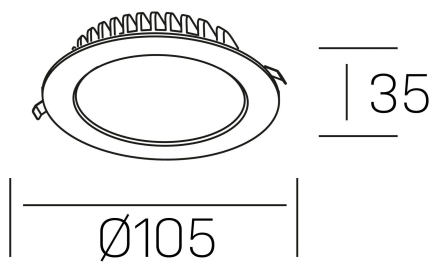

**disc tina deep**  
K50405.01.RF.WH-WH.ST.8.30.PC

#### GENERAL DETAILS

INSTALLATION	recessed with frame
FINISHES ALUMINIUM	White-White
LIGHT DIRECTION	Fixed
INT/EXT IP DEGREE	IP 23
MATERIAL	Aluminum
IK DEGREE	IK 6
UTILIZATION	Indoor
WARRANTY	3 years

#### ELECTRICAL DETAILS

LAMP	LED
POWER	8 W
COLOUR TEMPERATURE	3000K
LUMINOUS FLUX	500 Lm
EFFICACY DIMMING	60 Lm/W
DIMABLE	PHASE CUT
DRIVER	Remote
CLASS PROTECTION	II
COLOUR RENDERING INDEX	CRI >80
VOLTAGE	220-240 V
FRECUENCIA	50-60 Hz
CURRENT INTENSITY	300 mA
LIFE TIME	35.000 h

#### GENERAL DIMENSIONS

DIMENSIONS	Ø 105 mm
CUT OUT	Ø 95 mm
HEIGHT	h 35 mm
DIMENSIONES DE EMBALAJE	N/A
PESO NETO	14

\*Please might expect a max.15% figure reduction in finishes other than white