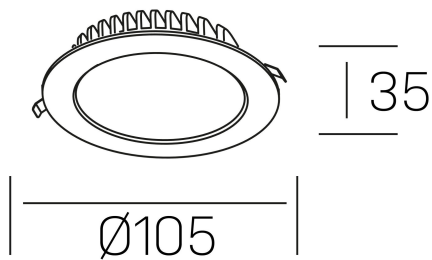

**disc tina deep**  
K50405.01.RF.WH-WH.ST.8.30.PC

#### GENERAL DETAILS

INSTALLATION	recessed with frame
FINISHES ALUMINIUM	White-White
LIGHT DIRECTION	Fixed
INT/EXT IP DEGREE	IP 23
MATERIAL	Aluminum
IK DEGREE	IK 6
UTILIZATION	Indoor
WARRANTY	3 years

#### ELECTRICAL DETAILS

LAMP	LED
POWER	8 W
COLOUR TEMPERATURE	3000K
LUMINOUS FLUX	500 Lm
EFFICACY DIMMING	60 Lm/W
DIMABLE	PHASE CUT
DRIVER	Remote
CLASS PROTECTION	II
COLOUR RENDERING INDEX	CRI >80
VOLTAGE	220-240 V
FRECUENCIA	50-60 Hz
CURRENT INTENSITY	300 mA
LIFE TIME	50.000 h

#### GENERAL DIMENSIONS

DIMENSIONS	Ø 105 mm
CUT OUT	Ø 95 mm
HEIGHT	h 35 mm
DIMENSIONES DE EMBALAJE	N/A
PESO NETO	14

\*Please might expect a max.15% figure reduction in finishes other than white