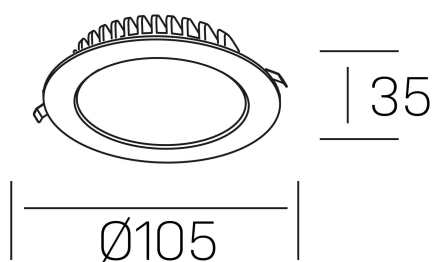

disc tina deep
K50405.01.RF.WH-WH.ST.8.40.DA

GENERAL DETAILS

INSTALLATION	recessed with frame
FINISHES ALUMINIUM	White-White
LIGHT DIRECTION	Fixed
INT/EXT IP DEGREE	IP 23
MATERIAL	Aluminum
IK DEGREE	IK 6
UTILIZATION	Indoor
WARRANTY	3 years

ELECTRICAL DETAILS

LAMP	LED
POWER	8 W
COLOUR TEMPERATURE	4000K
LUMINOUS FLUX	550 lm
EFFICACY DIMMING	67 Lm/W
DIMABLE	DALI
DRIVER	Remote
CLASS PROTECTION	II
COLOUR RENDERING INDEX	CRI >80
VOLTAGE	220-240 V
FRECUENCIA	50-60 Hz
CURRENT INTENSITY	300 mA
LIFE TIME	35.000 h

GENERAL DIMENSIONS

DIMENSIONS	Ø 105 mm
CUT OUT	Ø 95 mm
HEIGHT	h 35 mm
DIMENSIONES DE EMBALAJE	N/A
PESO NETO	14

*Please might expect a max.15% figure reduction in finishes other than white