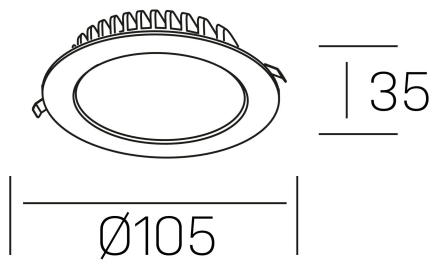

disc tina deep
K50405.01.RF.WH-WH.ST.8.40.DA

GENERAL DETAILS

INSTALLATION	recessed with frame
FINISHES ALUMINIUM	White-White
LIGHT DIRECTION	Fixed
INT/EXT IP DEGREE	IP 23
MATERIAL	Aluminum
IK DEGREE	IK 6
UTILIZATION	Indoor
WARRANTY	3 years

ELECTRICAL DETAILS

LAMP	LED
POWER	8 W
COLOUR TEMPERATURE	4000K
LUMINOUS FLUX	550 lm
EFFICACY DIMMING	67 Lm/W
DIMABLE	DALI
DRIVER	Remote
CLASS PROTECTION	II
COLOUR RENDERING INDEX	CRI >80
VOLTAGE	220-240 V
FRECUENCIA	50-60 Hz
CURRENT INTENSITY	300 mA
LIFE TIME	50.000 h

GENERAL DIMENSIONS

DIMENSIONS	Ø 105 mm
CUT OUT	Ø 95 mm
HEIGHT	h 35 mm
DIMENSIONES DE EMBALAJE	N/A
PESO NETO	14

*Please might expect a max.15% figure reduction in finishes other than white