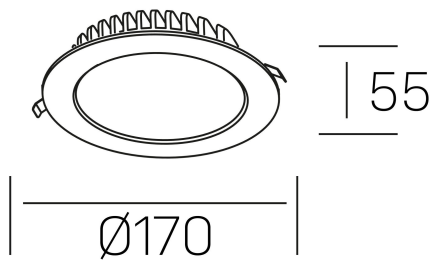

disc tina deep
K50405.02.RF.WH-WH.ST.8.40.DA

GENERAL DETAILS

INSTALLATION	recessed with frame
FINISHES ALUMINIUM	White-White
LIGHT DIRECTION	Fixed
INT/EXT IP DEGREE	IP 23
MATERIAL	Aluminum
IK DEGREE	IK 6
UTILIZATION	Indoor
WARRANTY	3 years

ELECTRICAL DETAILS

LAMP	LED
POWER	18 W
COLOUR TEMPERATURE	4000K
LUMINOUS FLUX	1390 Lm
EFFICACY DIMMING	84 Lm/W
DIMABLE	DALI
DRIVER	Remote
CLASS PROTECTION	II
COLOUR RENDERING INDEX	CRI >80
VOLTAGE	220-240 V
FRECUENCIA	50-60 Hz
CURRENT INTENSITY	400 mA
LIFE TIME	50.000 h

GENERAL DIMENSIONS

DIMENSIONS	Ø 170 mm
CUT OUT	Ø 160 mm
HEIGHT	h 55 mm
DIMENSIONES DE EMBALAJE	N/A
PESO NETO	30

*Please might expect a max.15% figure reduction in finishes other than white