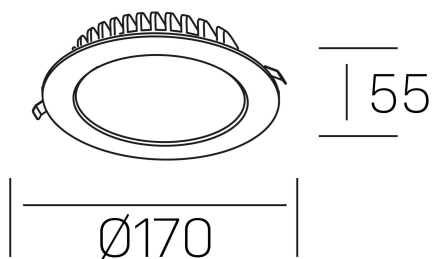

disc tina deep
K50405.02.RF.WH-WH.ST.8.40.DA

GENERAL DETAILS

INSTALLATION	recessed with frame
FINISHES ALUMINIUM	White-White
LIGHT DIRECTION	Fixed
INT/EXT IP DEGREE	IP 23
MATERIAL	Aluminum
IK DEGREE	IK 6
UTILIZATION	Indoor
WARRANTY	3 years

ELECTRICAL DETAILS

LAMP	LED
POWER	18 W
COLOUR TEMPERATURE	4000K
LUMINOUS FLUX	1390 Lm
EFFICACY DIMMING	84 Lm/W
DIMABLE	DALI
DRIVER	Remote
CLASS PROTECTION	II
COLOUR RENDERING INDEX	CRI >80
VOLTAGE	220-240 V
FRECUENCIA	50-60 Hz
CURRENT INTENSITY	400 mA
LIFE TIME	35.000 h

GENERAL DIMENSIONS

DIMENSIONS	Ø 170 mm
CUT OUT	Ø 160 mm
HEIGHT	h 55 mm
DIMENSIONES DE EMBALAJE	N/A
PESO NETO	30

*Please might expect a max.15% figure reduction in finishes other than white