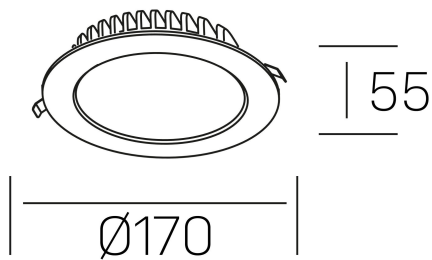

disc tina deep
K50405.02.RF.WH-WH.ST.8.30.D1

GENERAL DETAILS

INSTALLATION	recessed with frame
FINISHES ALUMINIUM	White-White
LIGHT DIRECTION	Fixed
INT/EXT IP DEGREE	IP 23
MATERIAL	Aluminum
IK DEGREE	IK 6
UTILIZATION	Indoor
WARRANTY	3 years

ELECTRICAL DETAILS

LAMP	LED
POWER	18 W
COLOUR TEMPERATURE	3000K
LUMINOUS FLUX	1300 Lm
EFFICACY DIMMING	78 Lm/W
DIMABLE	1.10v
DRIVER	Remote
CLASS PROTECTION	II
COLOUR RENDERING INDEX	CRI >80
VOLTAGE	220-240 V
FRECUENCIA	50-60 Hz
CURRENT INTENSITY	400 mA
LIFE TIME	50.000 h

GENERAL DIMENSIONS

DIMENSIONS	Ø 170 mm
CUT OUT	Ø 160 mm
HEIGHT	h 55 mm
DIMENSIONES DE EMBALAJE	N/A
PESO NETO	30

*Please might expect a max.15% figure reduction in finishes other than white